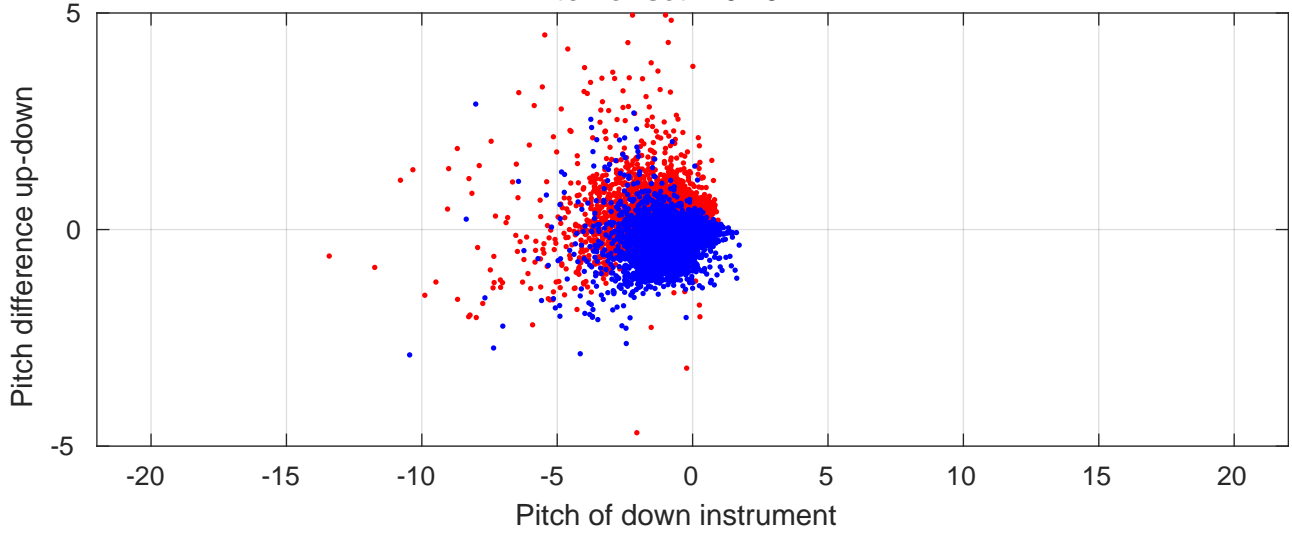

P06 station #145 (V2) Figure 6

Heading offset : 140.8978 (r/b: down-/upcast)

Pitch offset : -0.48241

Roll offset : -0.78909