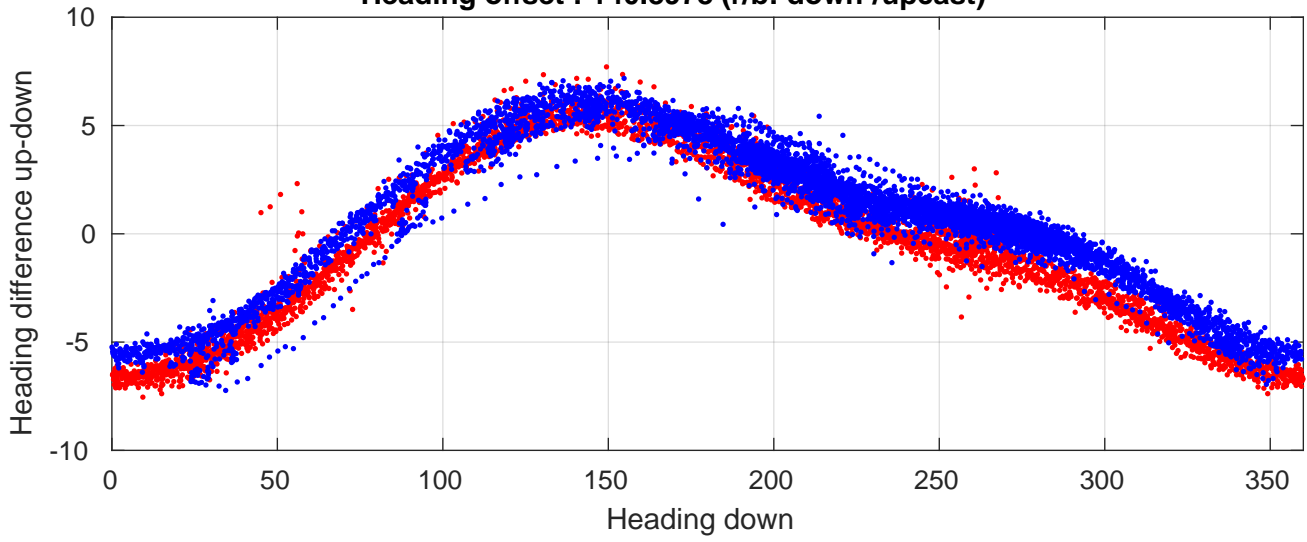

P06 station #145 (V2) Figure 6

Heading offset : 140.8978 (r/b: down-/upcast)

Pitch offset : -0.48241

Roll offset : -0.78909