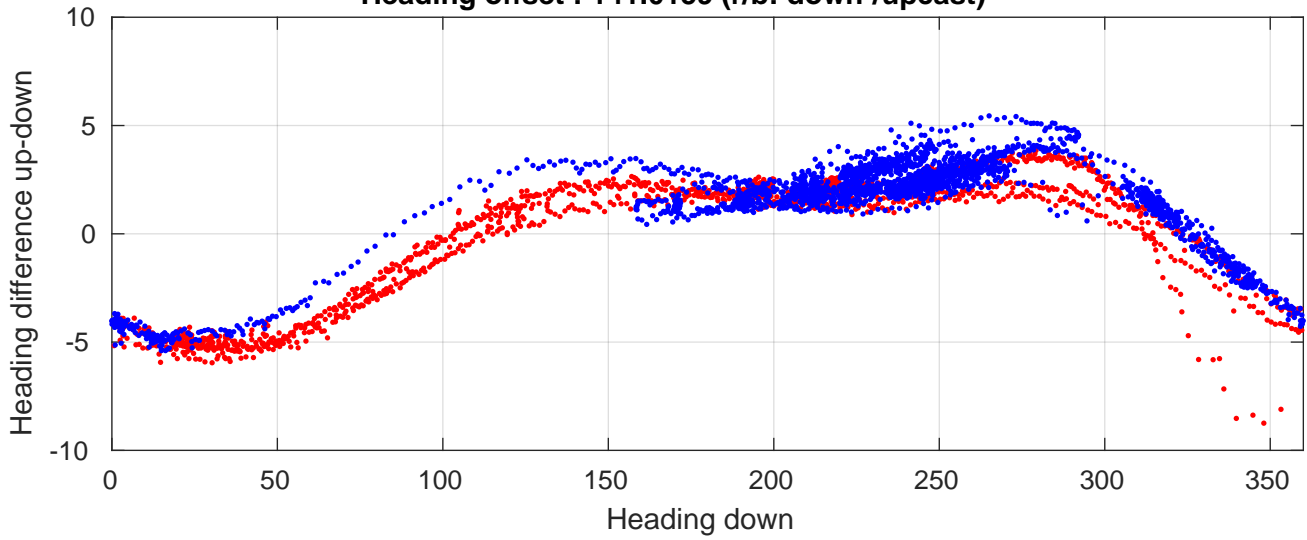

P06 station #67 (V2) Figure 6

Heading offset : 141.0159 (r/b: down-/upcast)

Pitch offset : 0.25149

Roll offset : -0.72823