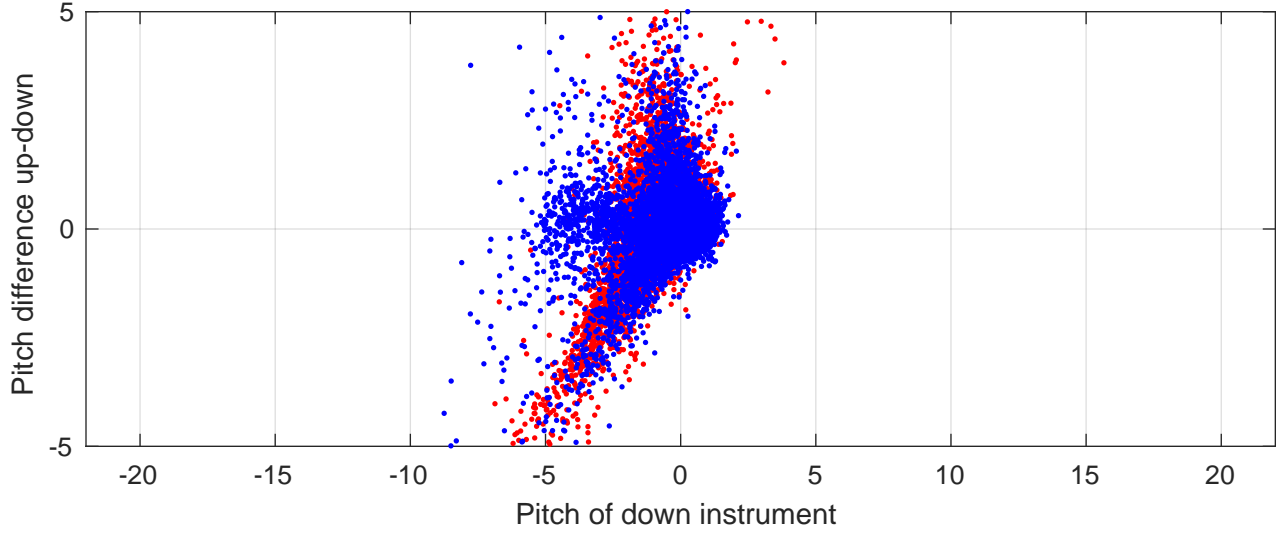

S4P station #90 (V8) Figure 6

Heading offset : -88.8428 (r/b: down/upcast)

Pitch offset : 1.8591

Roll offset : -3.3115