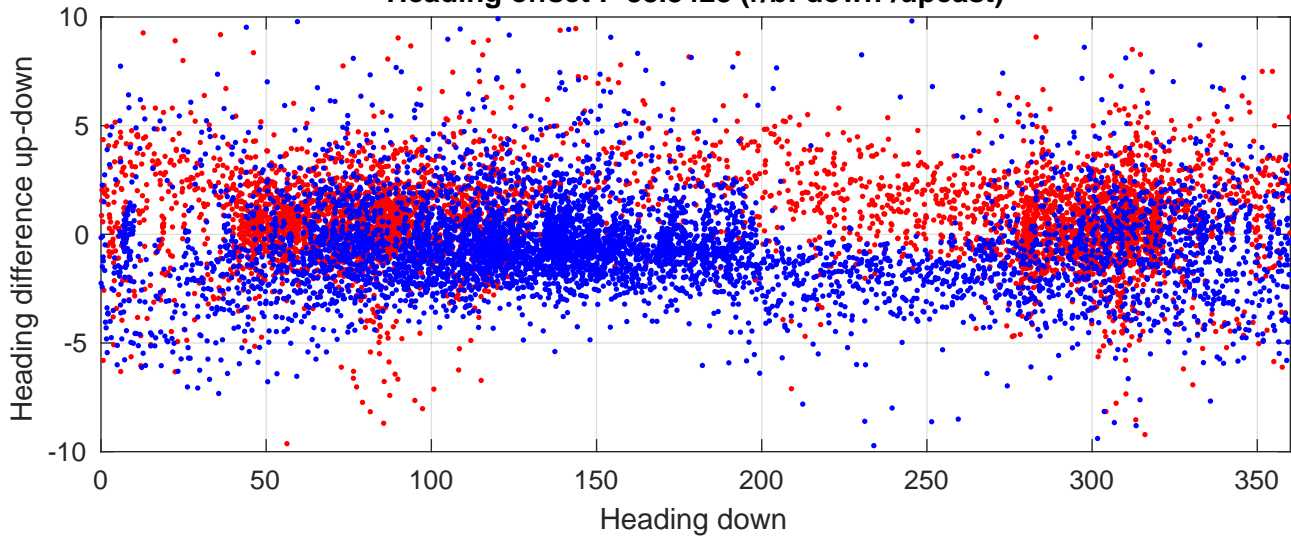

S4P station #90 (V8) Figure 6

Heading offset : -88.8428 (r/b: down/upcast)

Pitch offset : 1.8591

Roll offset : -3.3115