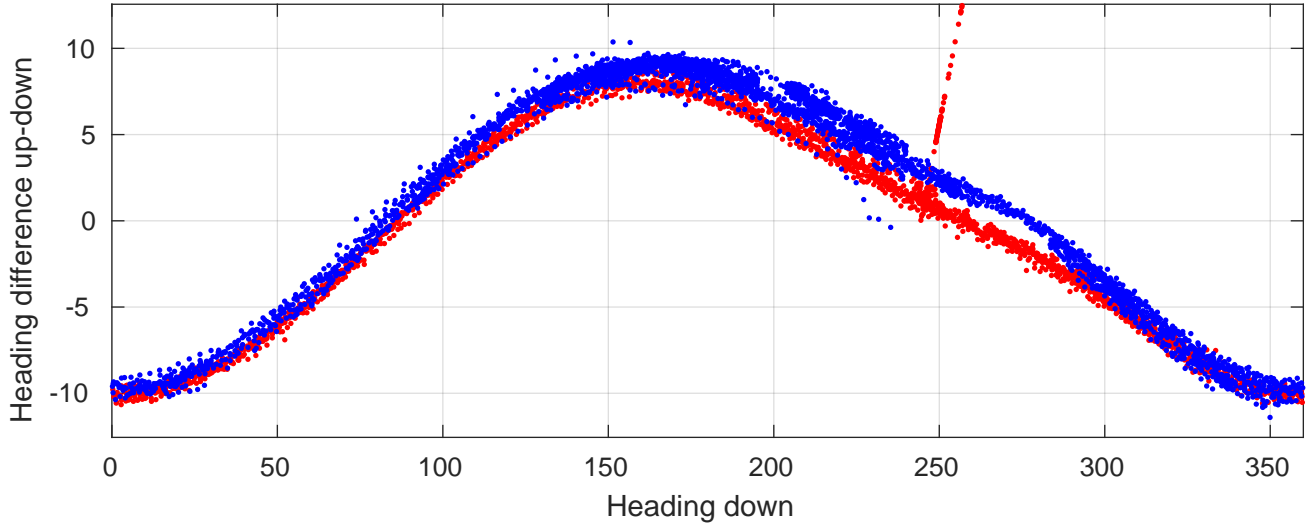

# P06 station #190 (V2) Figure 6

Heading offset : 140.4804 (r/b: down-/upcast)

Pitch offset : 0.17906

Roll offset : -0.64877