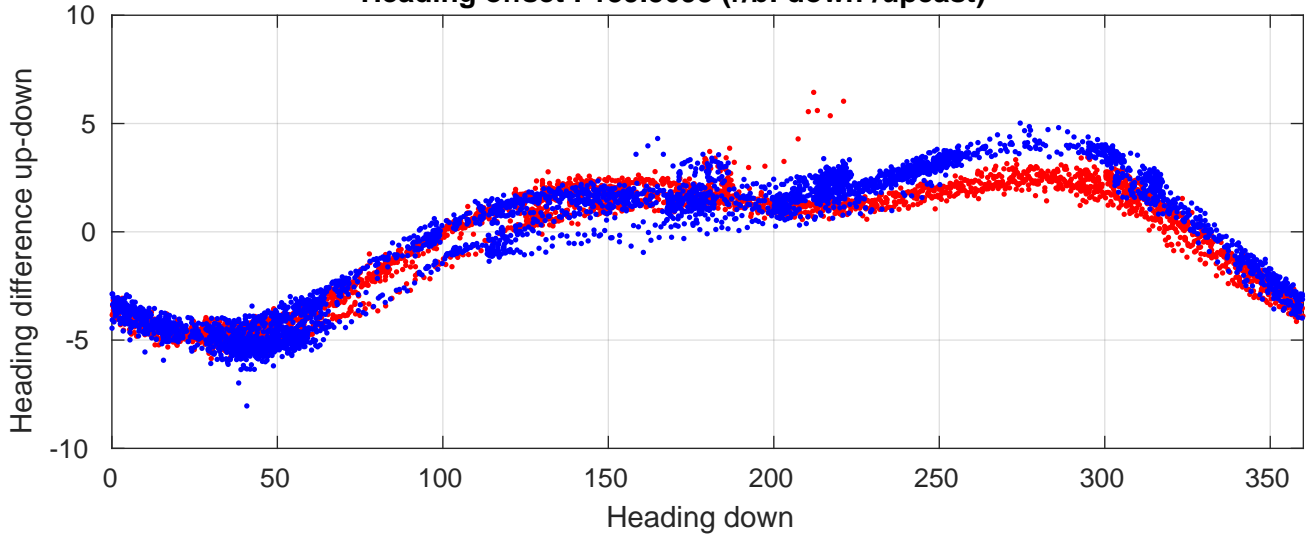

P06 station #46 (V2) Figure 6

Heading offset : 139.5093 (r/b: down-/upcast)

Pitch offset : 0.23505

Roll offset : -0.59209