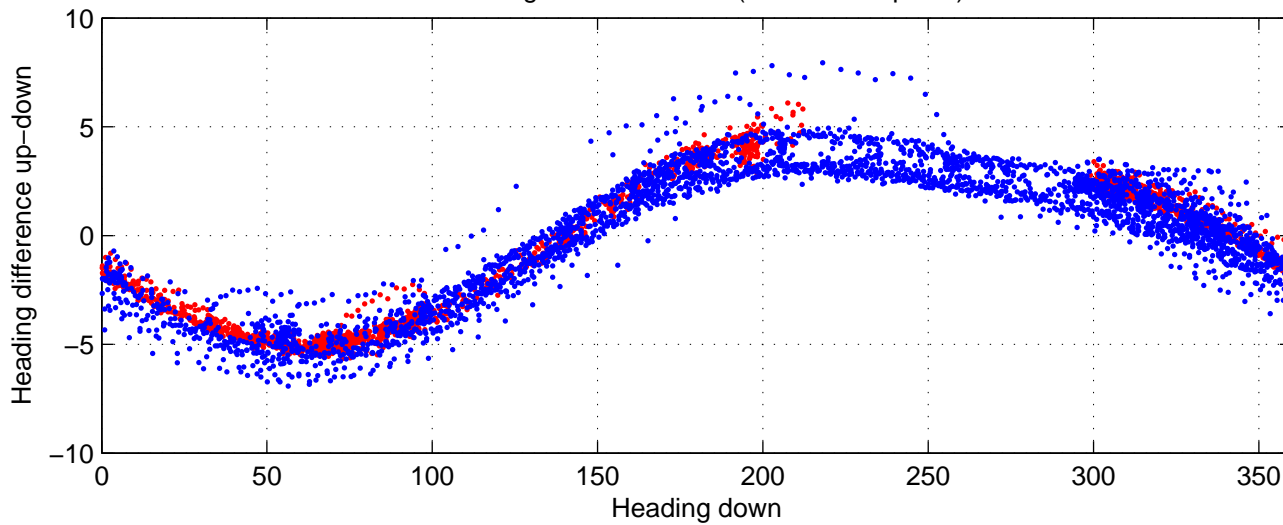

rh10721 (LADCP #080; V5) Figure 6

Heading offset : 88.8585 (r/b: down-/upcast)

Pitch offset : -0.50082

Roll offset : -1.058