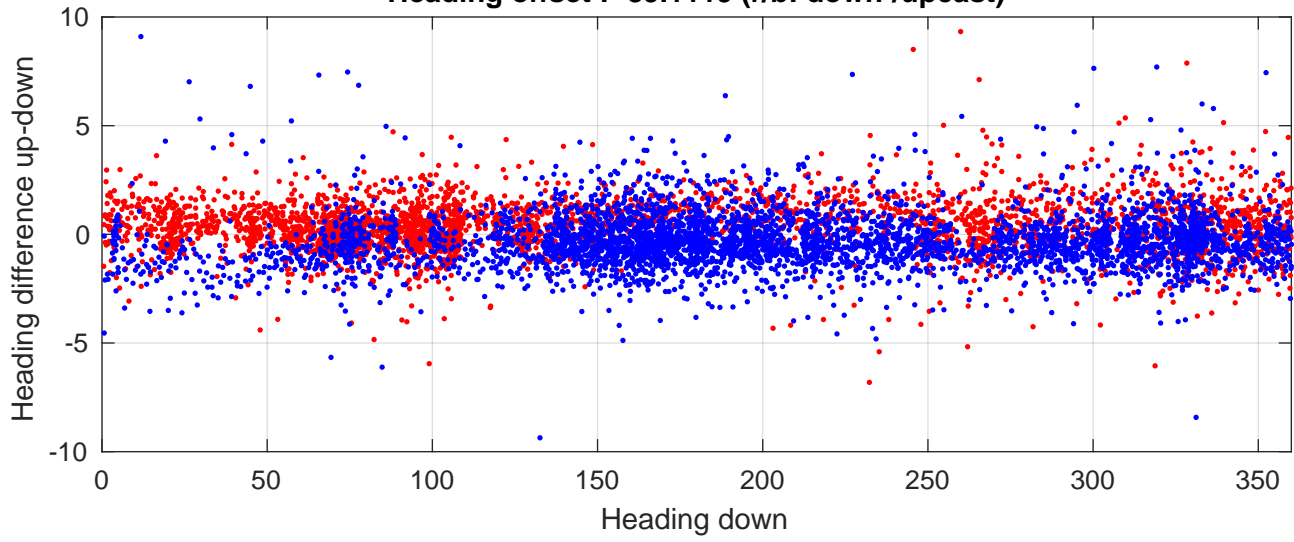

S4P station #66 (V8) Figure 6

Heading offset : -89.1119 (r/b: down/upcast)

Pitch offset : 1.9909

Roll offset : -3.0706