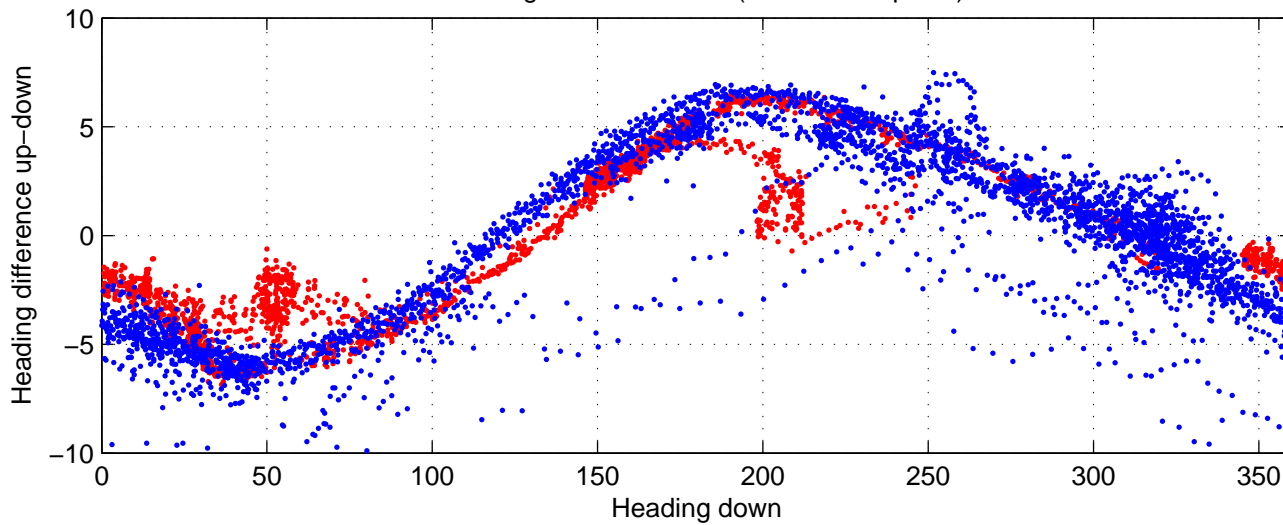

rh11541 (LADCP #166; V5) Figure 6

Heading offset : 88.1576 (r/b: down-/upcast)

Pitch offset : -0.99111

Roll offset : -1.4098