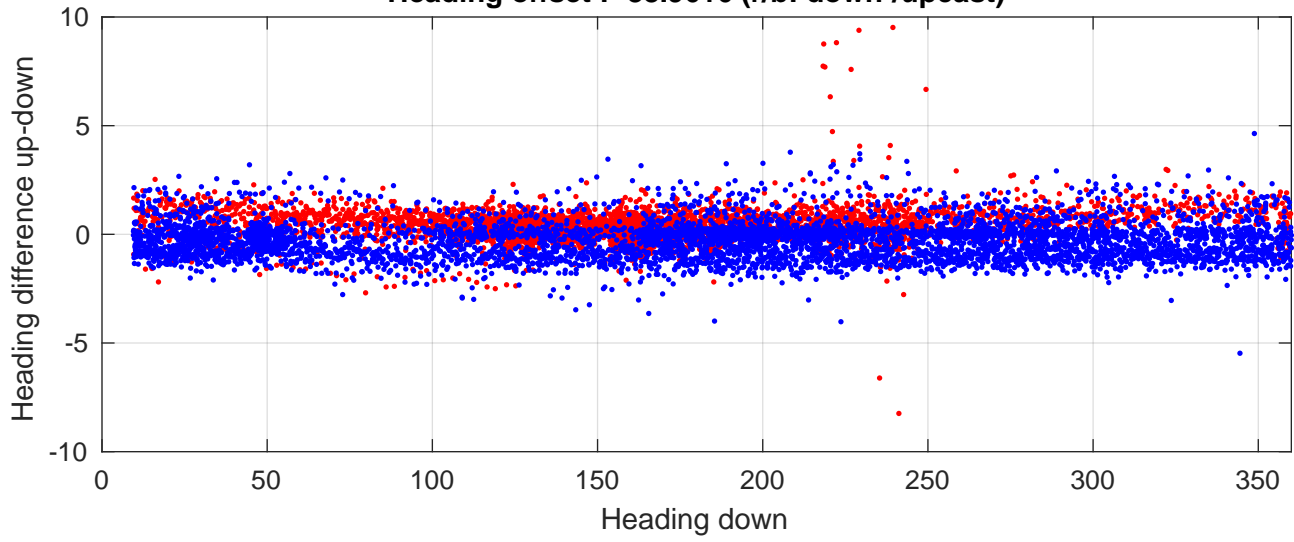

S4P station #112 (V8) Figure 6

Heading offset : -88.9616 (r/b: down/upcast)

Pitch offset : 1.9516

Roll offset : -2.9733