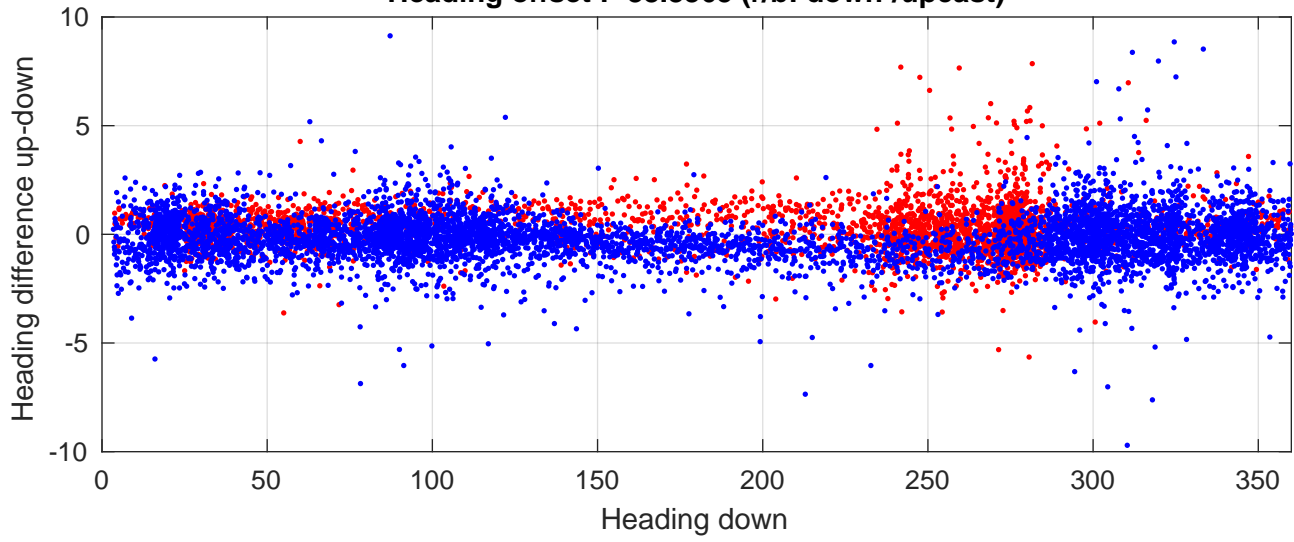

# S4P station #28 (V8) Figure 6

Heading offset : -88.8365 (r/b: down/upcast)

Pitch offset : 2.0904

Roll offset : -2.7934