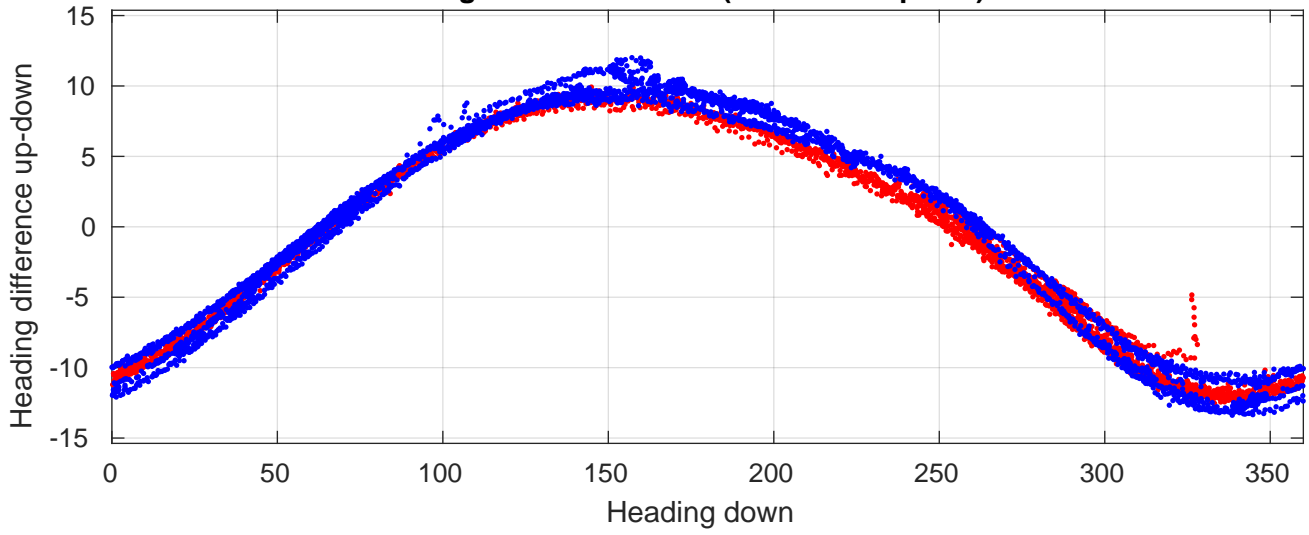

P06 station #219 (V2) Figure 6

Heading offset : 158.9514 (r/b: down-/upcast)

Pitch offset : -0.28666

Roll offset : -0.65199