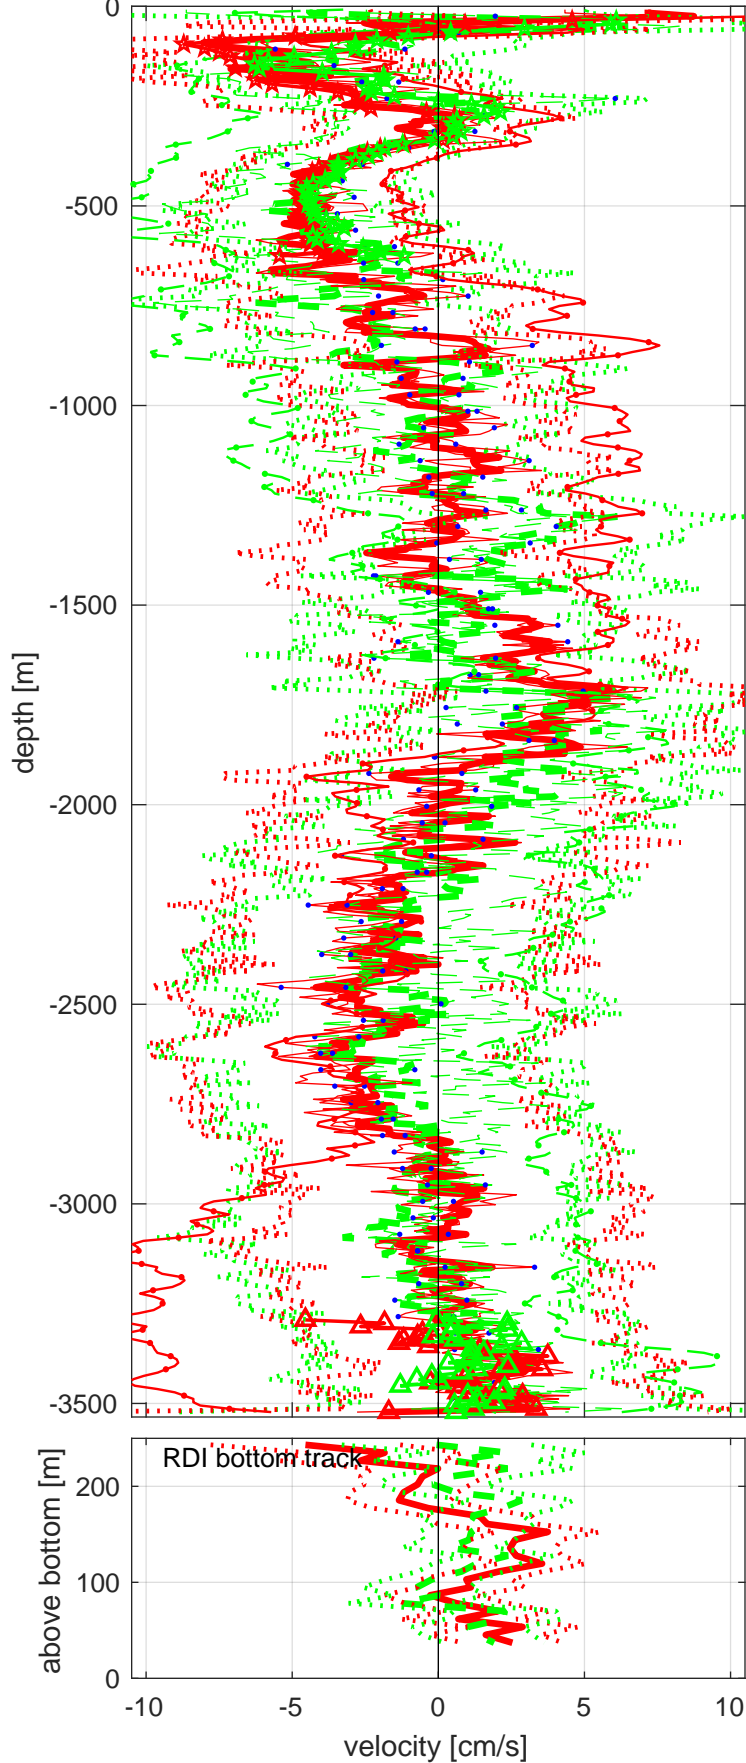

# Station : I7N station #120 (V2) Figure 1

U(-) V(-); blue dots down cast; dotted shear; pentagon SADCP

Start: 17°N 20.0088' 68°E 56.9940'

03-Jun-2018 05:03:07

End: 17°N 19.8492' 68°E 57.1272'

03-Jun-2018 07:45:35

u-mean: -1 [cm/s] v-mean -0 [cm/s]

binsize do: 8 [m] binsize up: 8 [m]

mag. deviation -0.3

wdiff: 0.2 pglim: 0 elim 0.5

bar:1.0 bot:1.0 sad:1.0

weightmin 0.1 weightpower: 1.0

max depth: 3528 [m] bottom: 3534 [m]

range of instruments ping (-b)