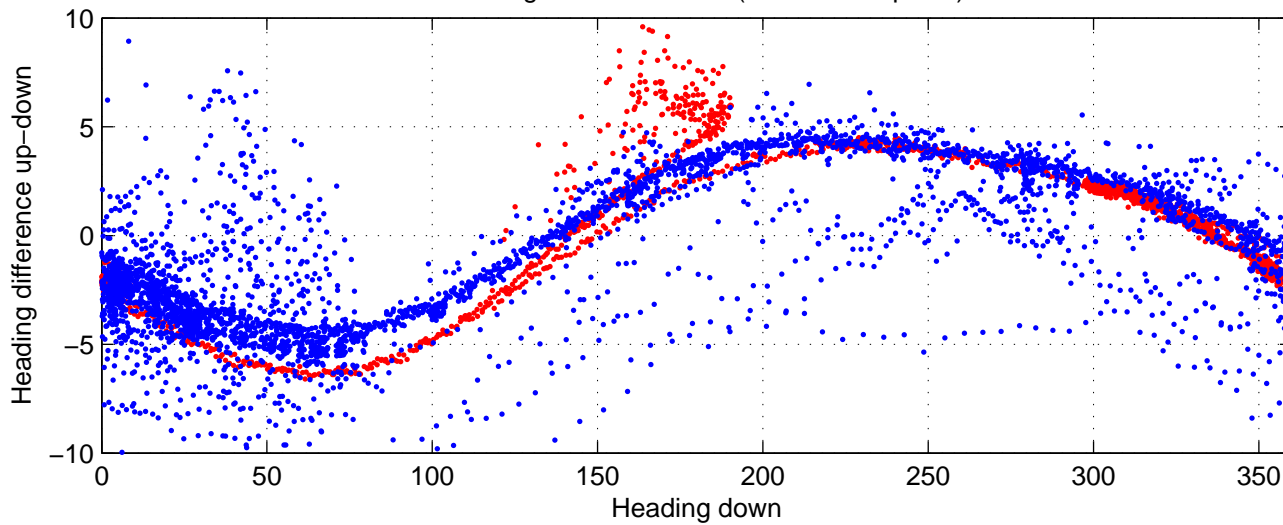

rh10601 (LADCP #068; V5) Figure 6

Heading offset : 88.4272 (r/b: down-/upcast)

Pitch offset : -0.69894

Roll offset : -1.069