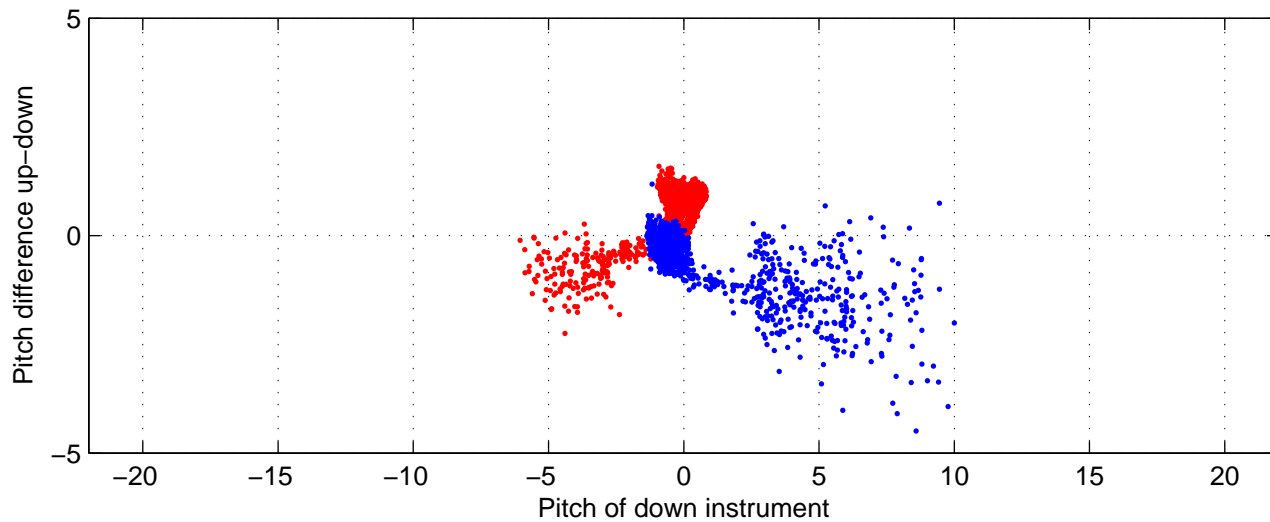

rh10601 (LADCP #068; V5) Figure 6

Heading offset : 88.4272 (r/b: down-/upcast)

Pitch offset : -0.69894

Roll offset : -1.069