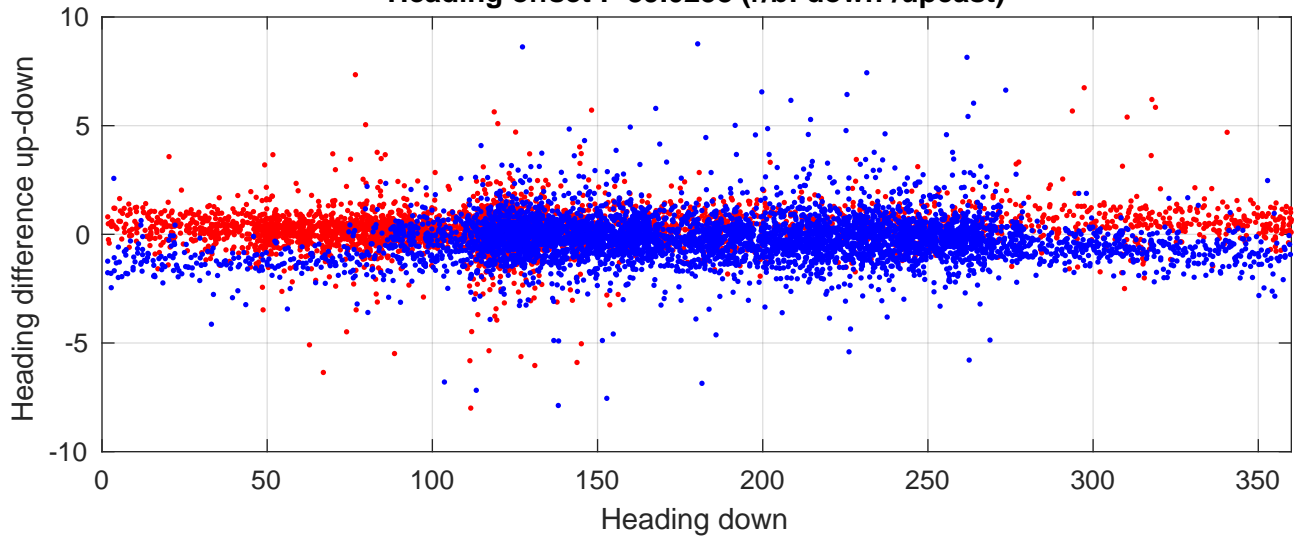

# S4P station #65 (V8) Figure 6

Heading offset : -89.0258 (r/b: down/upcast)

Pitch offset : 1.991

Roll offset : -3.0489