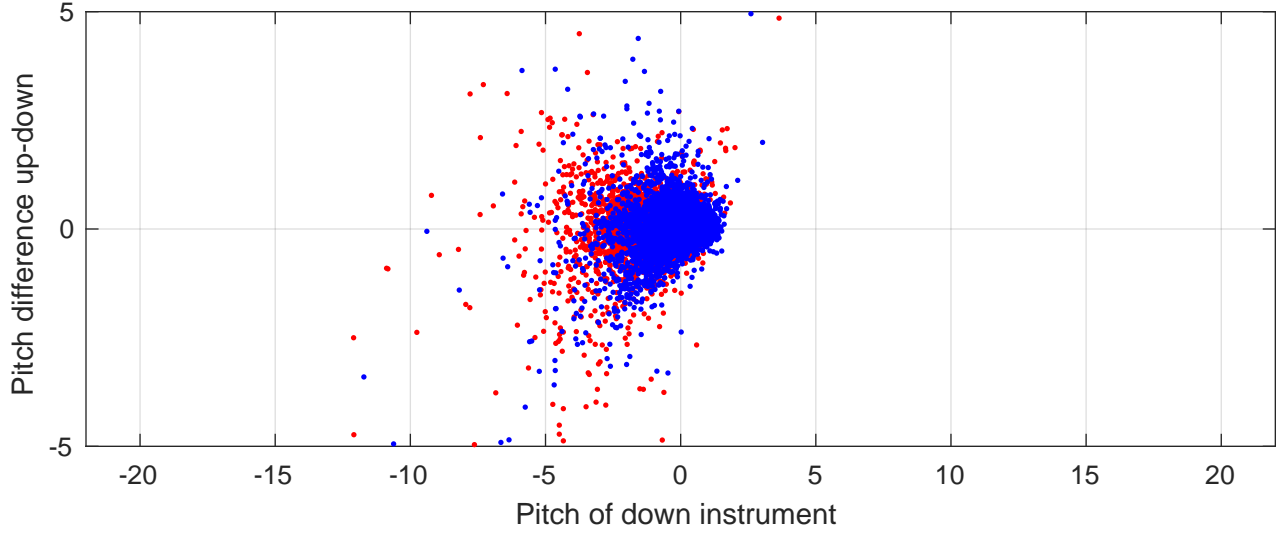

# S4P station #65 (V8) Figure 6

Heading offset : -89.0258 (r/b: down/upcast)

Pitch offset : 1.991

Roll offset : -3.0489