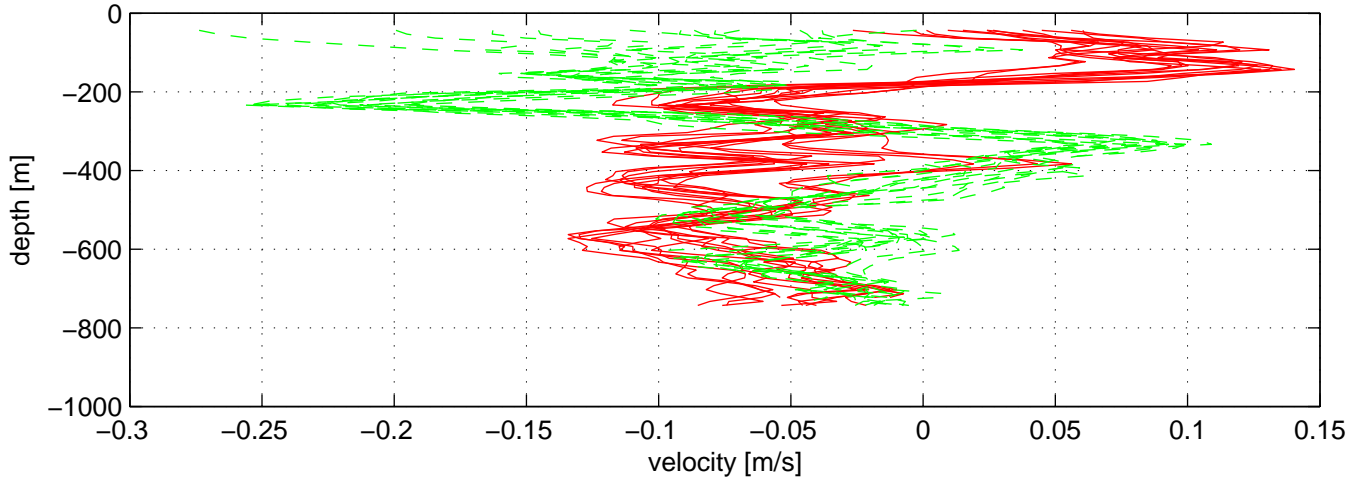

P16N station #16 (V7)

SADCP U(-r) and V(--g) profiles

ship nav (g.) start (bp) end (kp) SADCP (rp)