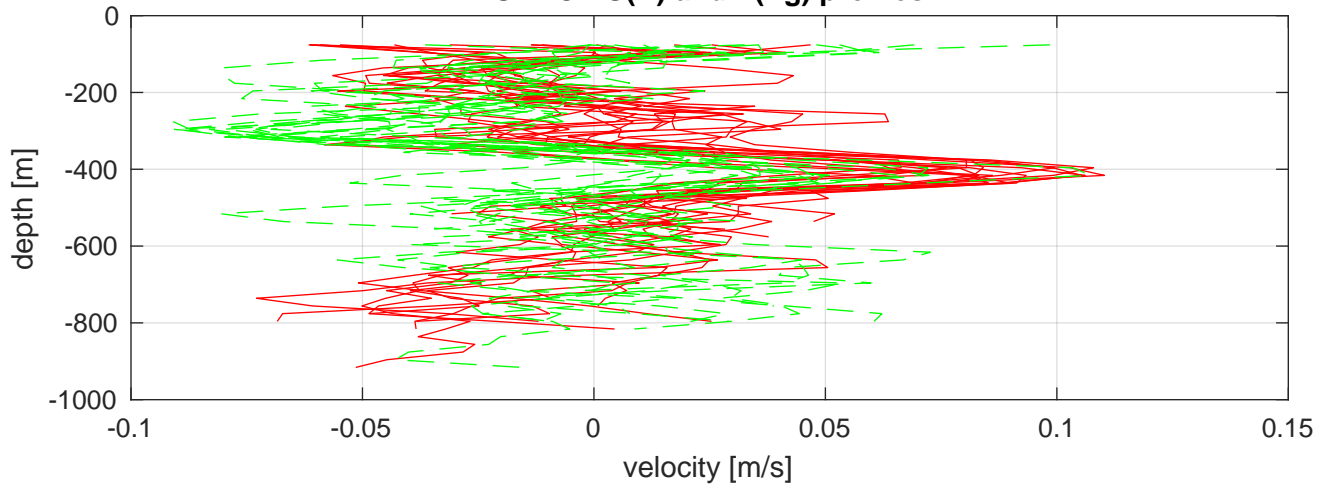

S4P station #58 (V8) SADCP U(-r) and V(--g) profiles

ship nav (g.) start (bp) end (kp) SADCP (rp)