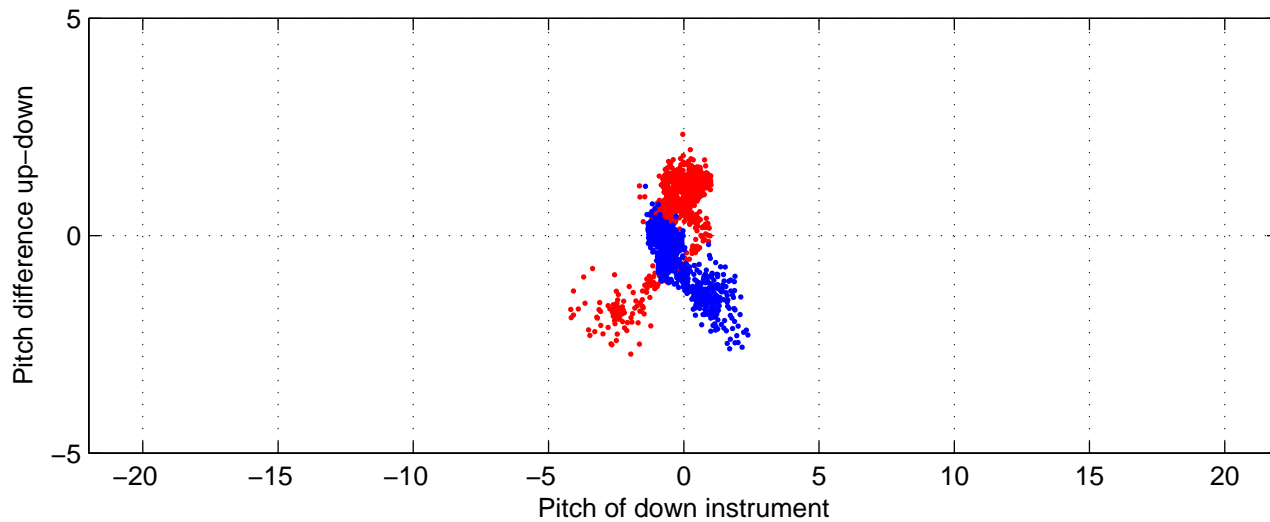

rh10361 (LADCP #044; V5) Figure 6

Heading offset : 88.2757 (r/b: down-/upcast)

Pitch offset : -0.6355

Roll offset : -0.90574