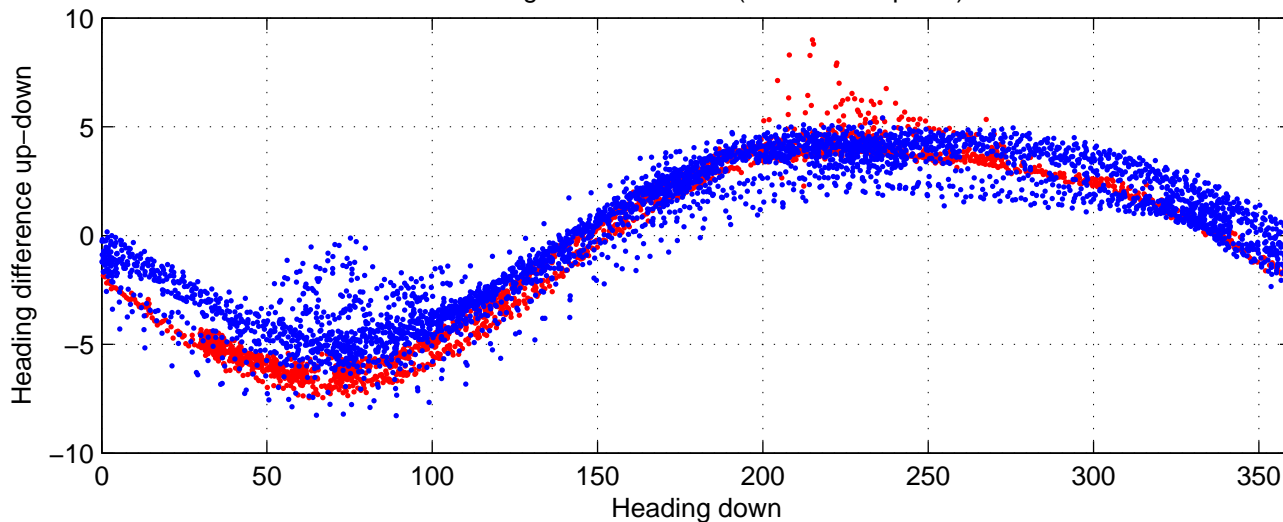

rh10361 (LADCP #044; V5) Figure 6

Heading offset : 88.2757 (r/b: down-/upcast)

Pitch offset : -0.6355

Roll offset : -0.90574