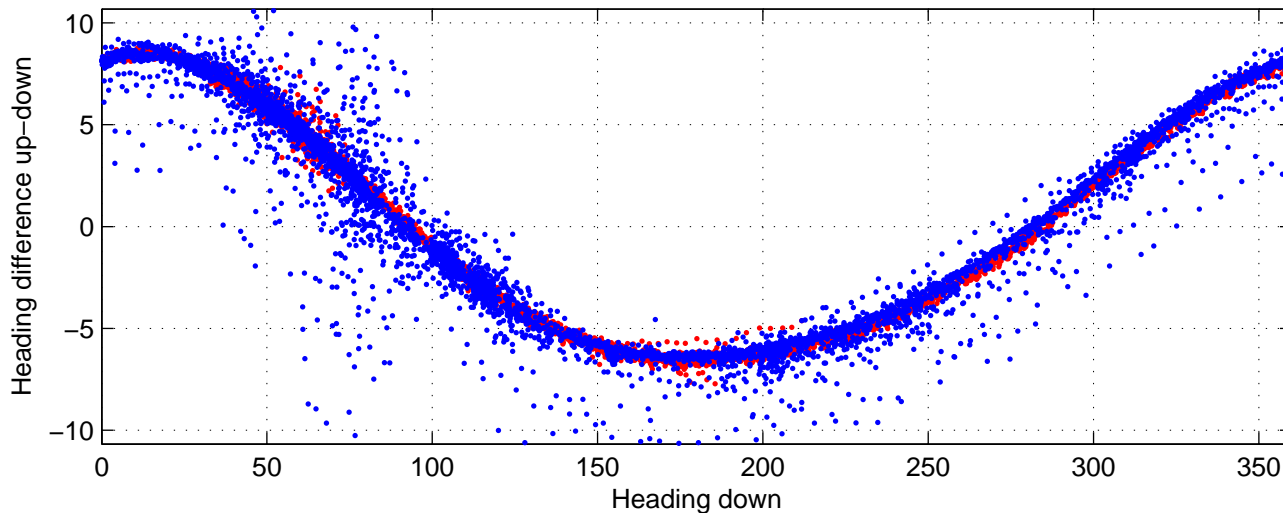

P16N station #75 (V7) Figure 6

Heading offset : -86.5443 (r/b: down-/upcast)

Pitch offset : -0.36466

Roll offset : -1.0916