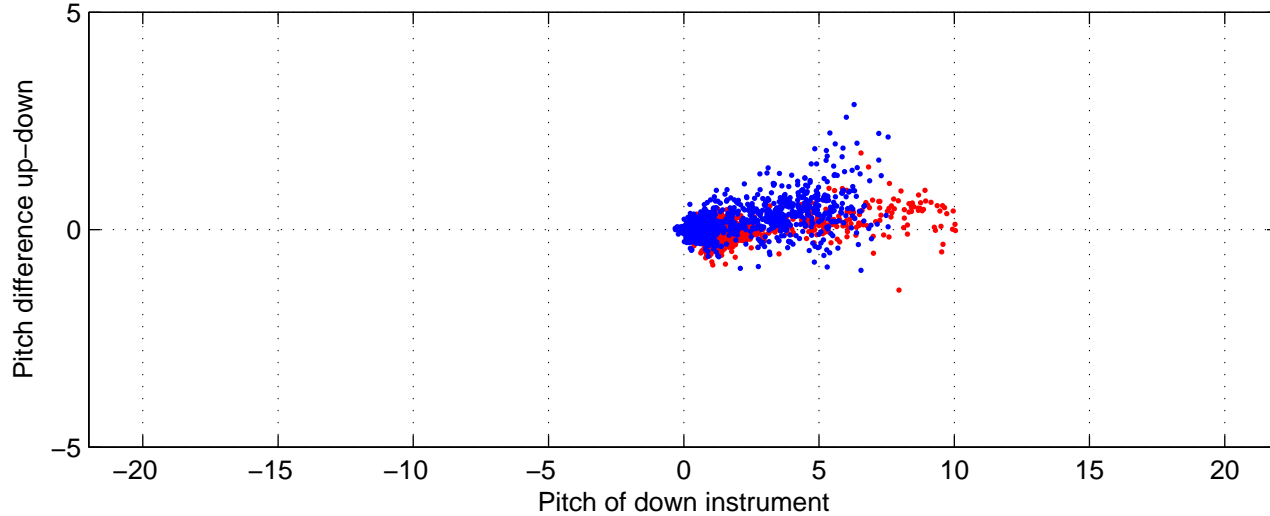

P16N station #75 (V7) Figure 6

Heading offset : -86.5443 (r/b: down-/upcast)

Pitch offset : -0.36466

Roll offset : -1.0916