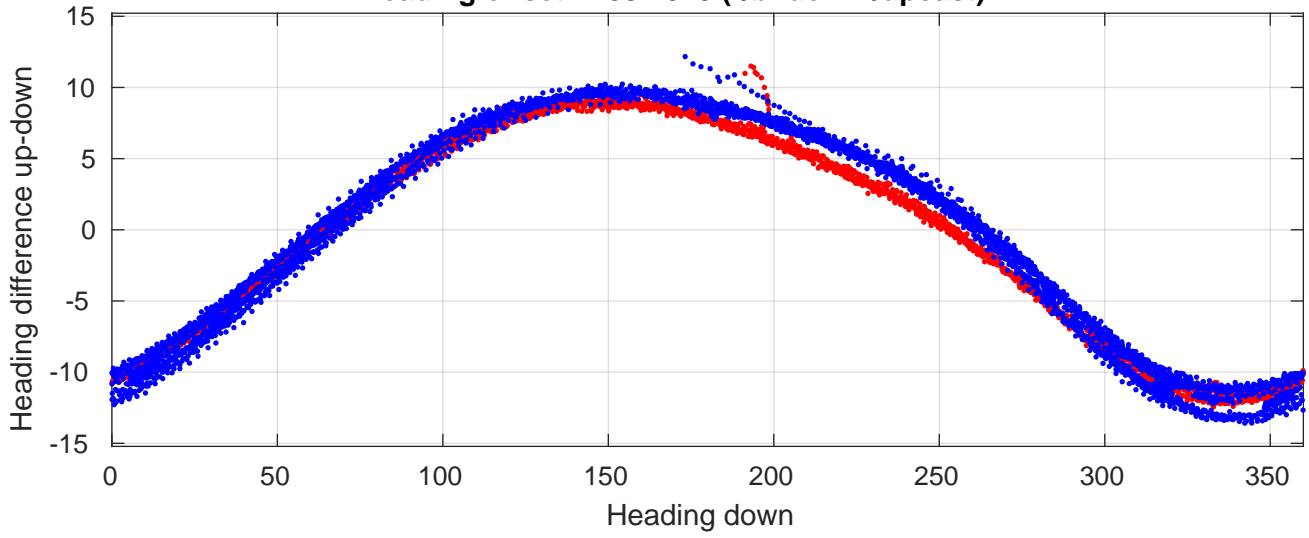

# P06 station #222 (V2) Figure 6

Heading offset : 159.1073 (r/b: down-/upcast)

Pitch offset : -0.65631

Roll offset : -0.53371