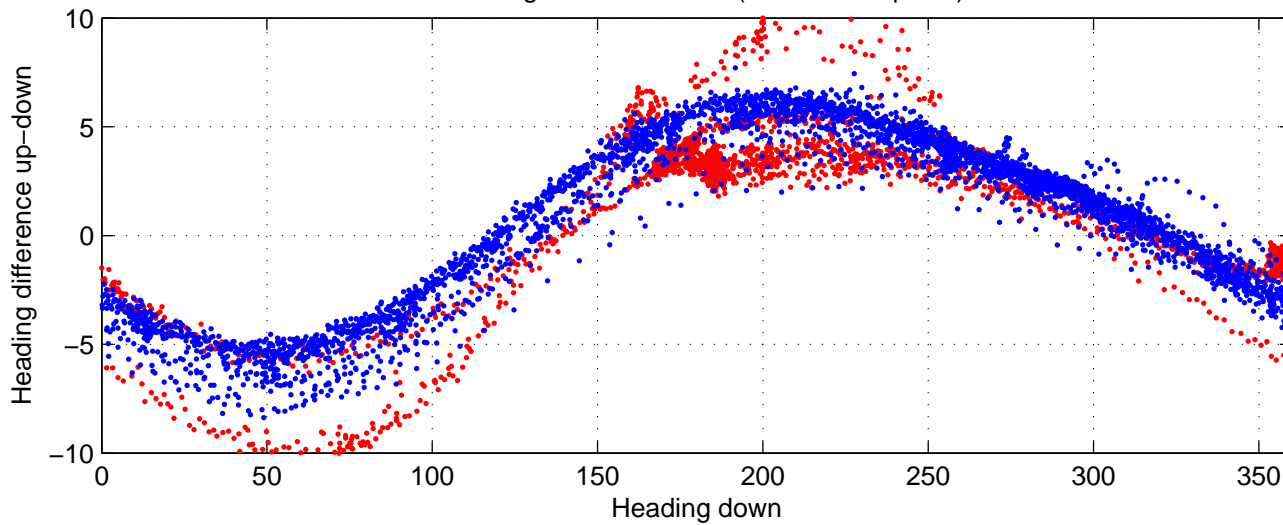

rh11401 (LADCP #152; V5) Figure 6

Heading offset : 88.7074 (r/b: down-/upcast)

Pitch offset : -0.90068

Roll offset : -1.2265