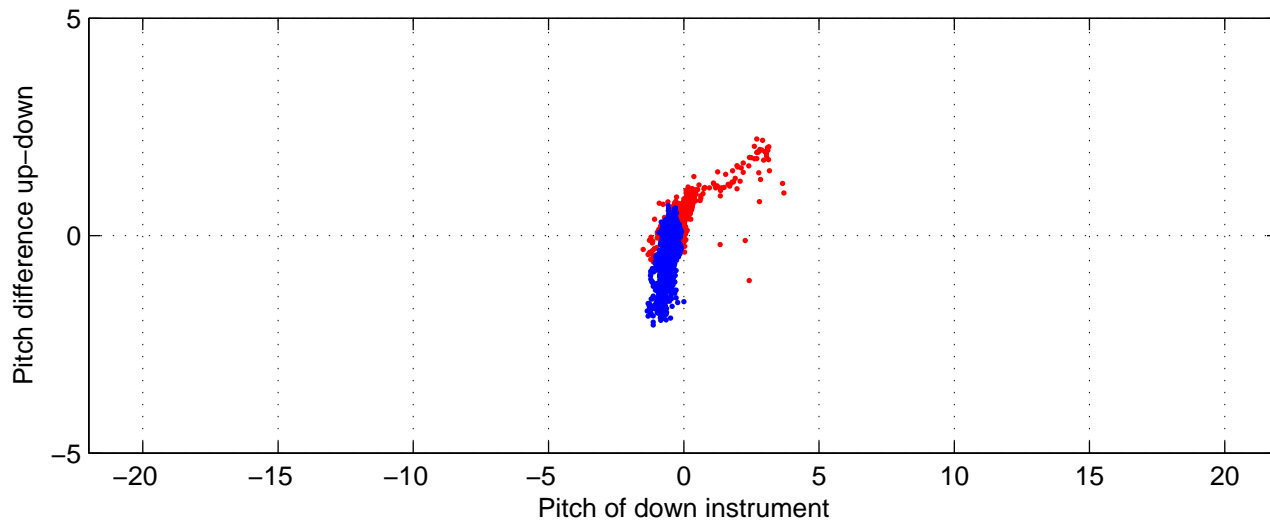

rh10831 (LADCP #091; V5) Figure 6

Heading offset : 89.1399 (r/b: down-/upcast)

Pitch offset : -0.89091

Roll offset : -0.84252