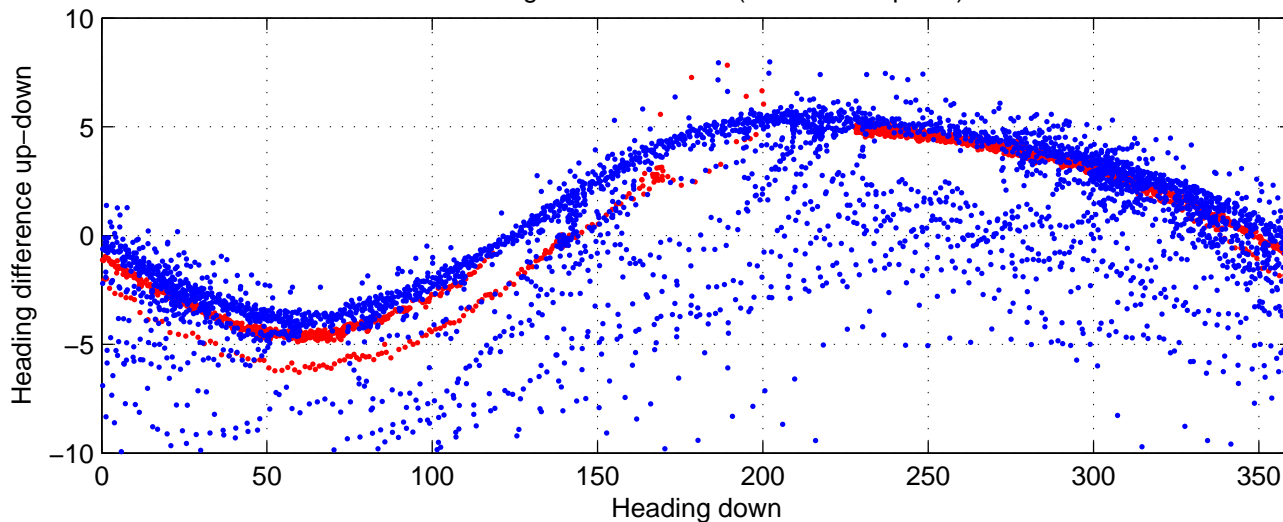

rh10831 (LADCP #091; V5) Figure 6

Heading offset : 89.1399 (r/b: down-/upcast)

Pitch offset : -0.89091

Roll offset : -0.84252