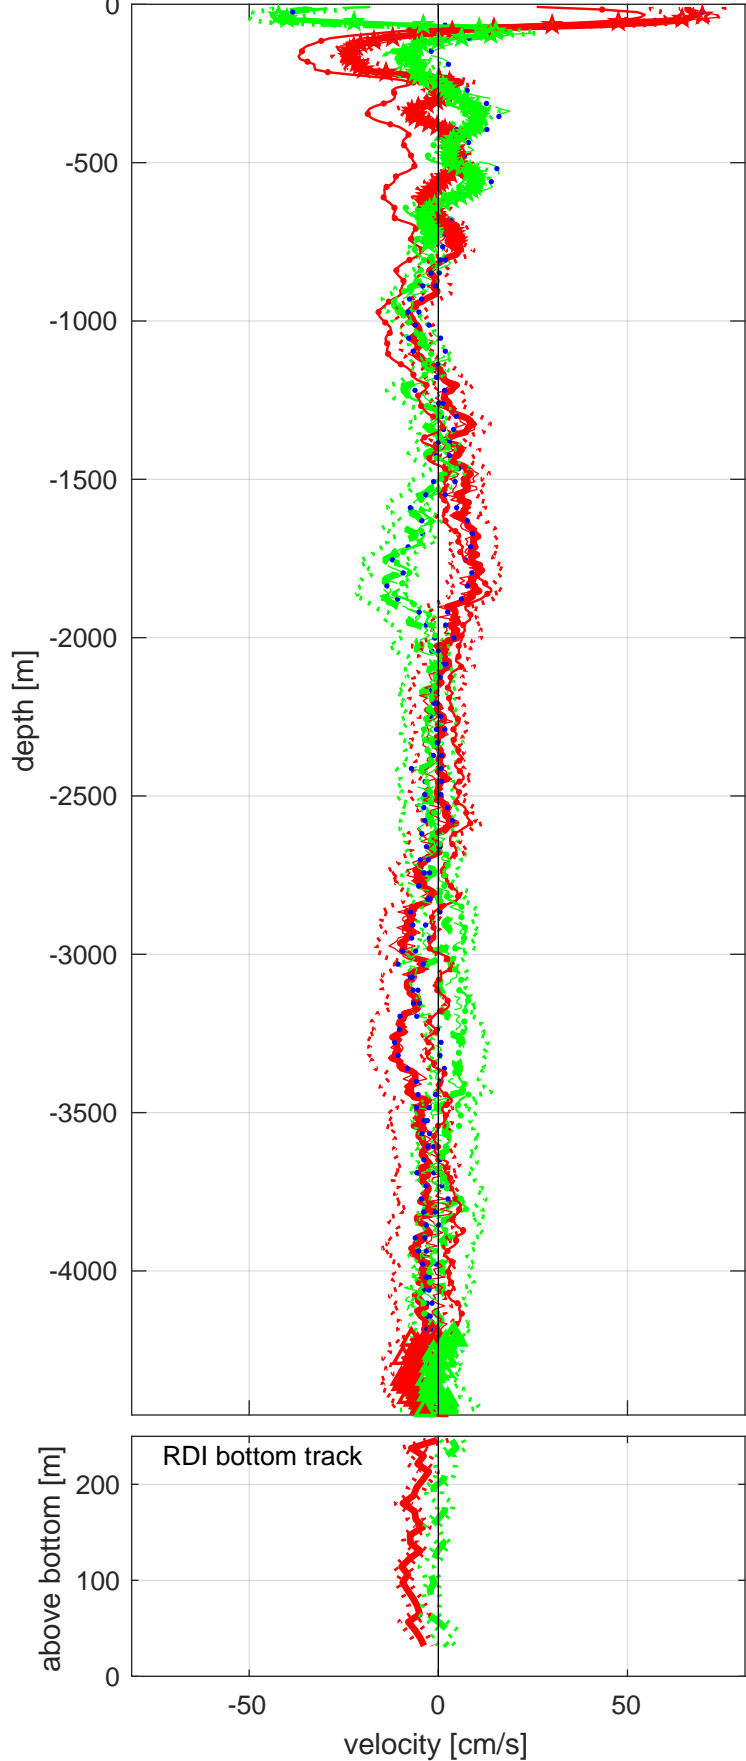

Station : I7N station #71 (V2) Figure 1

U(-) V(--); blue dots down cast; dotted shear; pentagon SADCP

Start: 1°S 46.2612' 57°E 13.2780'
 21-May-2018 02:06:41
 End: 1°S 46.1304' 57°E 13.3608'
 21-May-2018 05:17:39
 u-mean: -1 [cm/s] v-mean -2 [cm/s]
 binsize do: 8 [m] binsize up: 8 [m]
 mag. deviation -4.0
 wdifff: 0.2 pglim: 0 elim 0.5
 bar:1.0 bot:1.0 sad:1.0
 weightmin 0.1 weightpower: 1.0
 max depth: 4449 [m] bottom: 4455 [m]