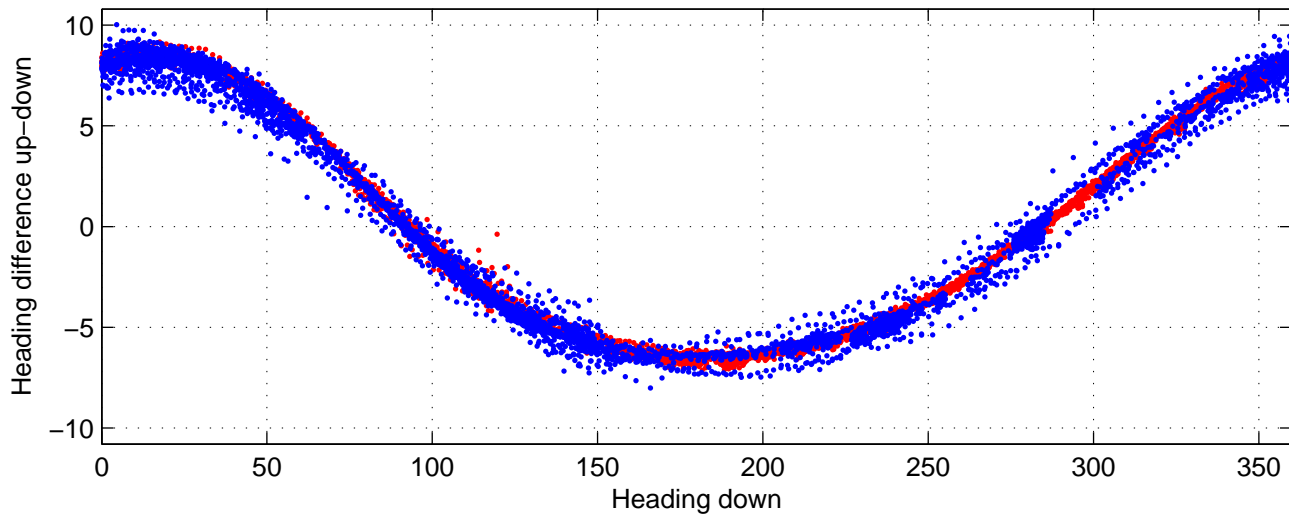

P16N station #72 (V7) Figure 6

Heading offset : -86.5839 (r/b: down-/upcast)

Pitch offset : -0.37069

Roll offset : -1.086