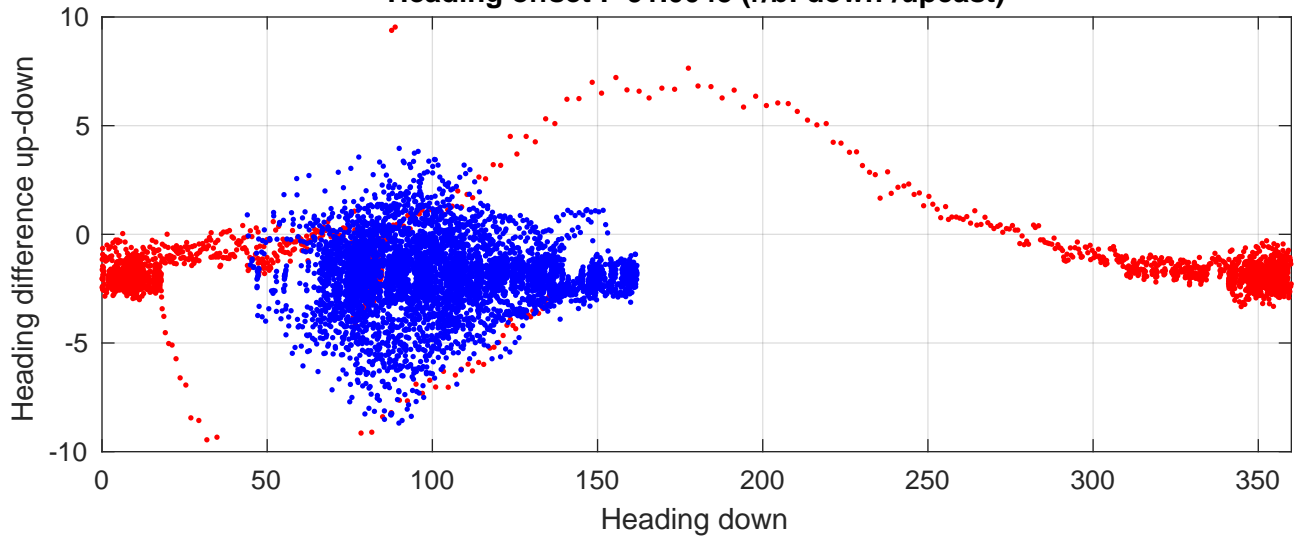

S4P station #99 (V8) Figure 6

Heading offset : -91.0045 (r/b: down/upcast)

Pitch offset : 2.1355

Roll offset : -2.5474