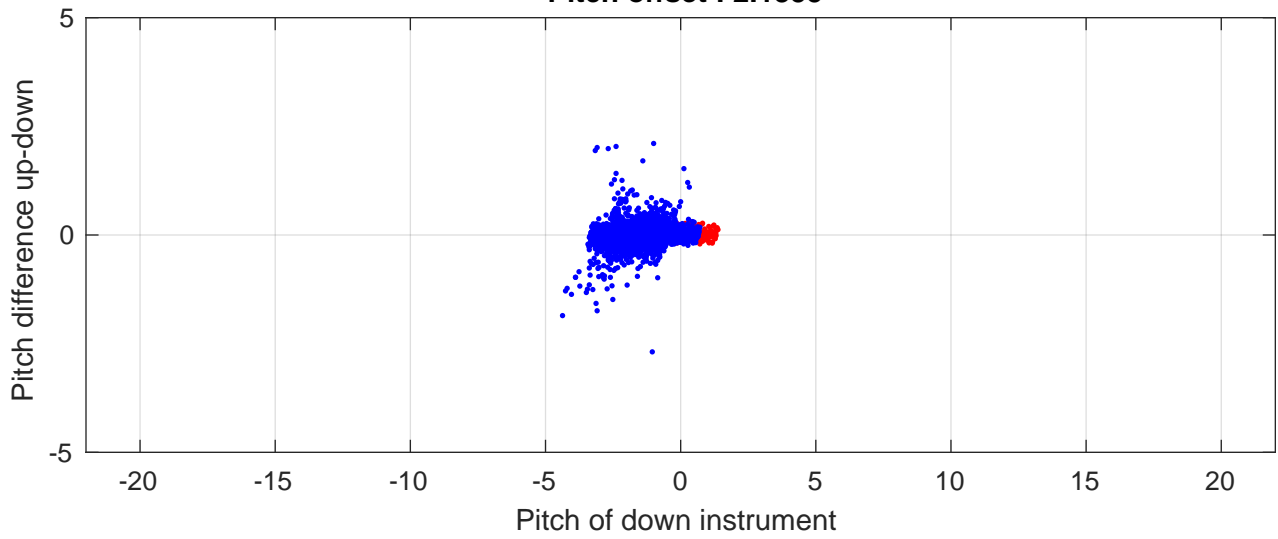

S4P station #99 (V8) Figure 6

Heading offset : -91.0045 (r/b: down/upcast)

Pitch offset : 2.1355

Roll offset : -2.5474