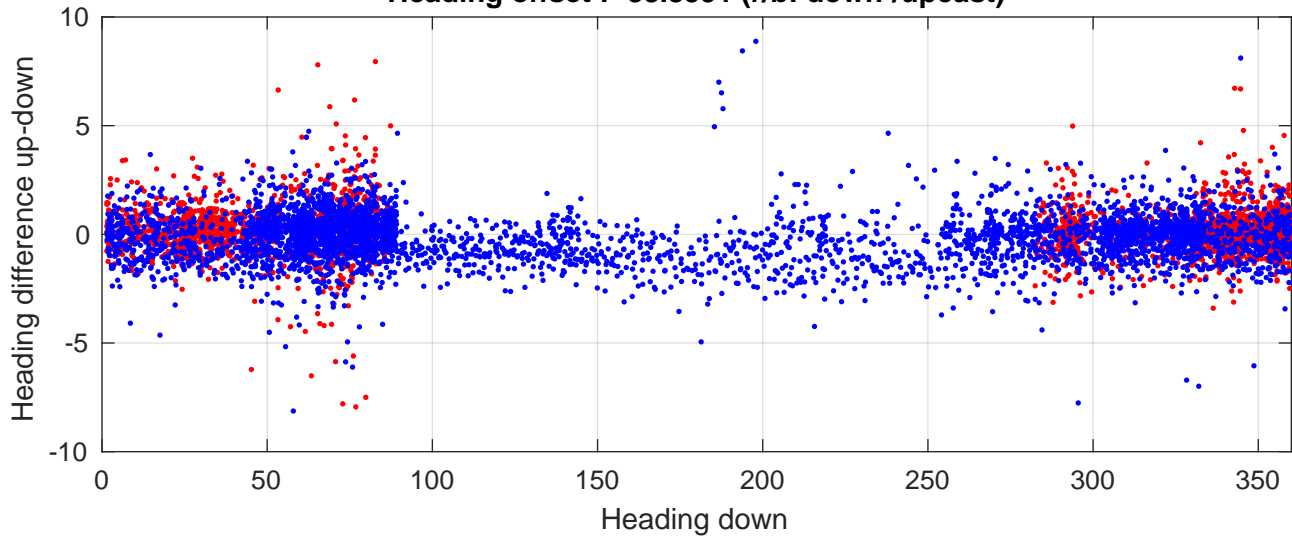

S4P station #23 (V8) Figure 6

Heading offset : -88.8591 (r/b: down/upcast)

Pitch offset : 2.0664

Roll offset : -2.8603