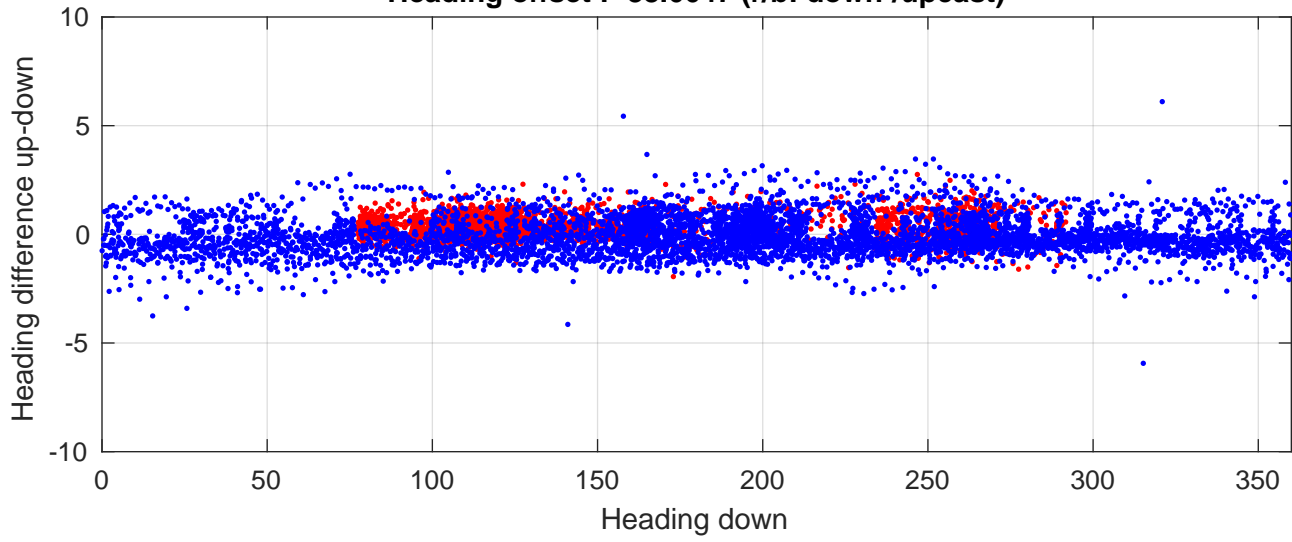

# S4P station #80 (V8) Figure 6

Heading offset : -88.6647 (r/b: down/upcast)

Pitch offset : 2.1209

Roll offset : -2.6374