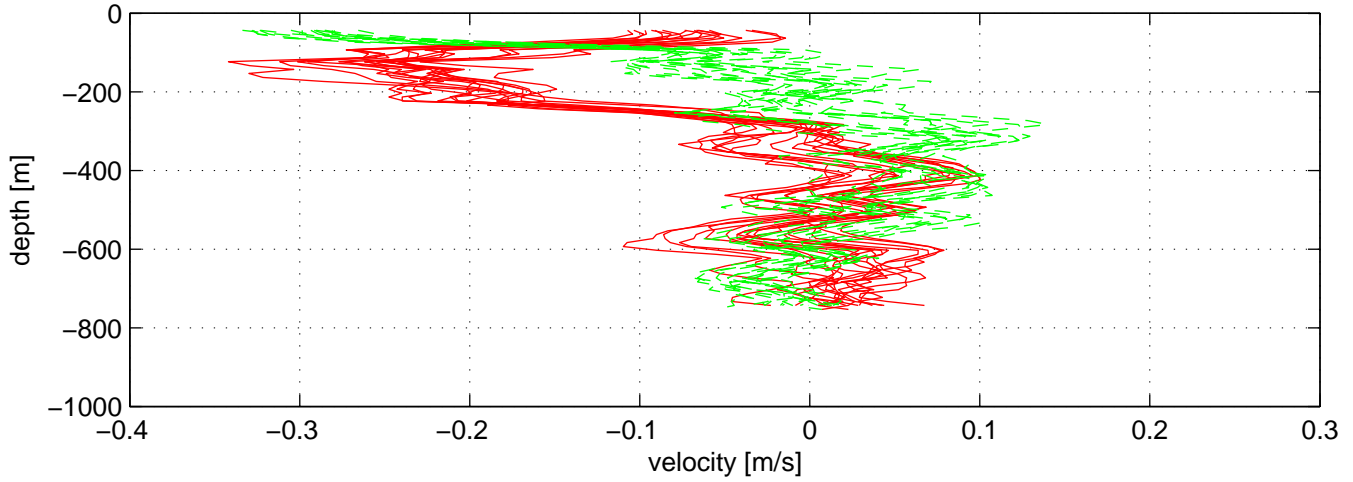

P16N station #20 (V7)

SADCP U(-r) and V(--g) profiles

ship nav (g.) start (bp) end (kp) SADCP (rp)