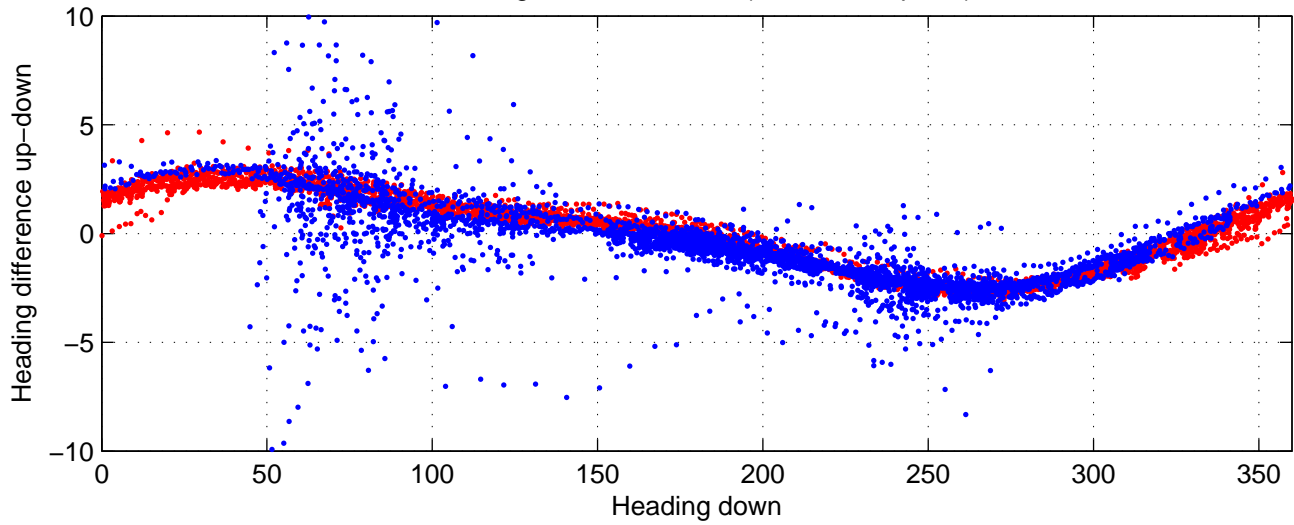

P16N station #48 (V7) Figure 6

Heading offset : -86.5941 (r/b: down-/upcast)

Pitch offset : -0.43465

Roll offset : -1.0717