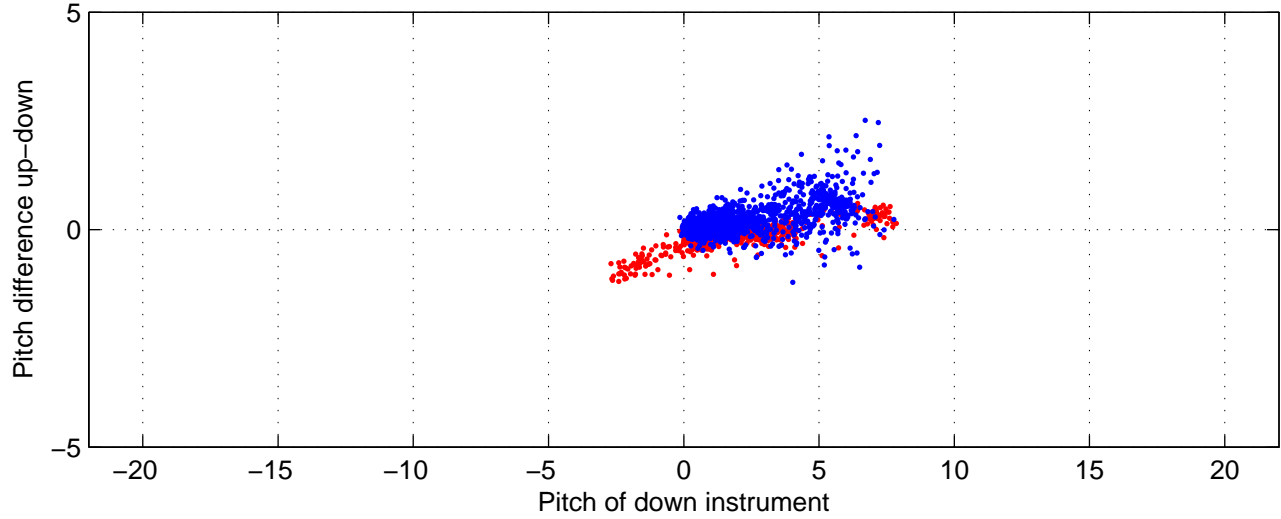

P16N station #48 (V7) Figure 6

Heading offset : -86.5941 (r/b: down-/upcast)

Pitch offset : -0.43465

Roll offset : -1.0717