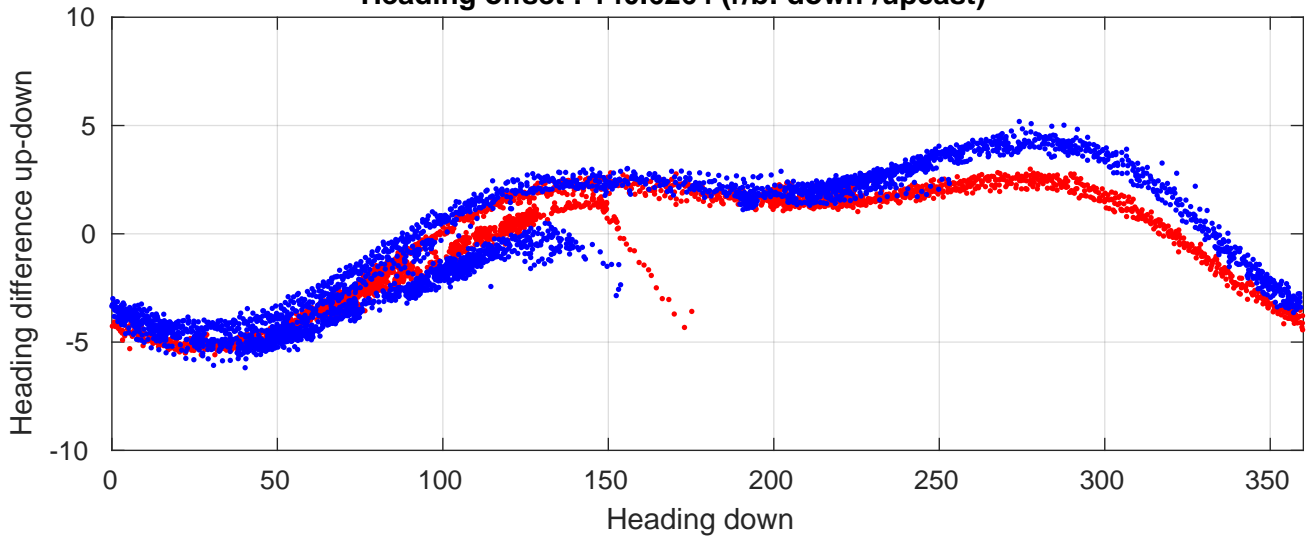

P06 station #64 (V2) Figure 6

Heading offset : 140.6264 (r/b: down-/upcast)

Pitch offset : 0.1542

Roll offset : -0.72314