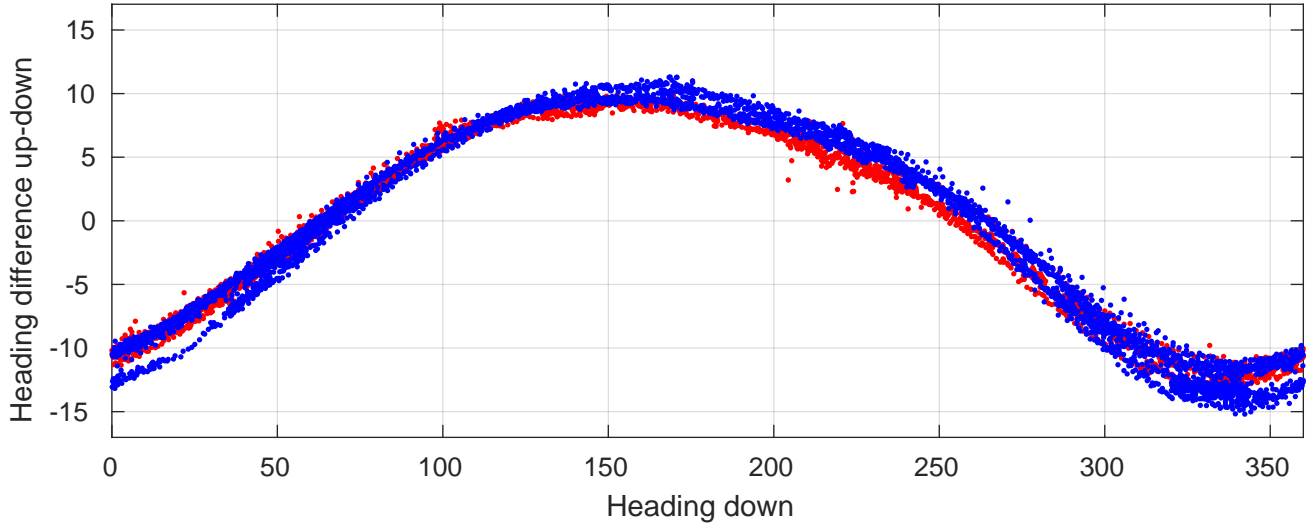

# P06 station #232 (V2) Figure 6

Heading offset : 158.9958 (r/b: down-/upcast)

Pitch offset : -0.17527

Roll offset : -0.65595