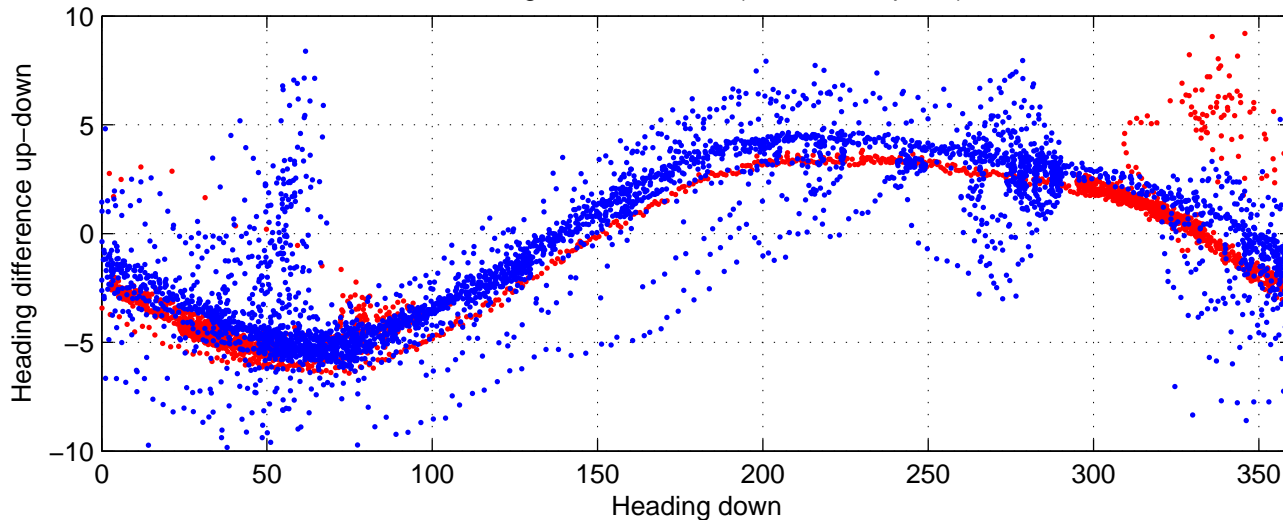

rh10551 (LADCP #063; V5) Figure 6

Heading offset : 88.3281 (r/b: down-/upcast)

Pitch offset : -0.7111

Roll offset : -1.0788