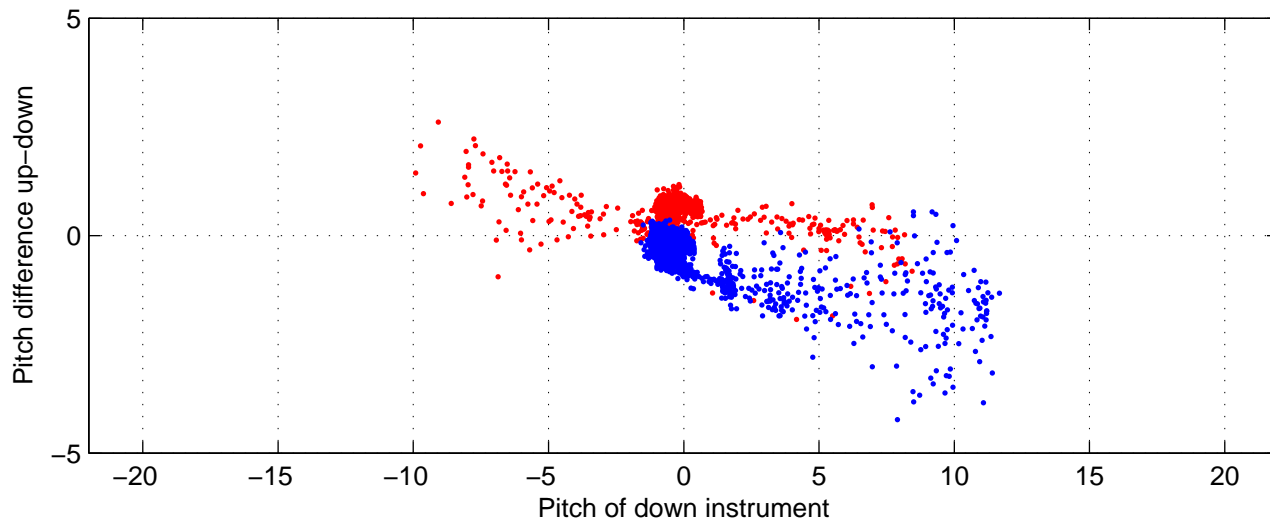

rh10551 (LADCP #063; V5) Figure 6

Heading offset : 88.3281 (r/b: down-/upcast)

Pitch offset : -0.7111

Roll offset : -1.0788