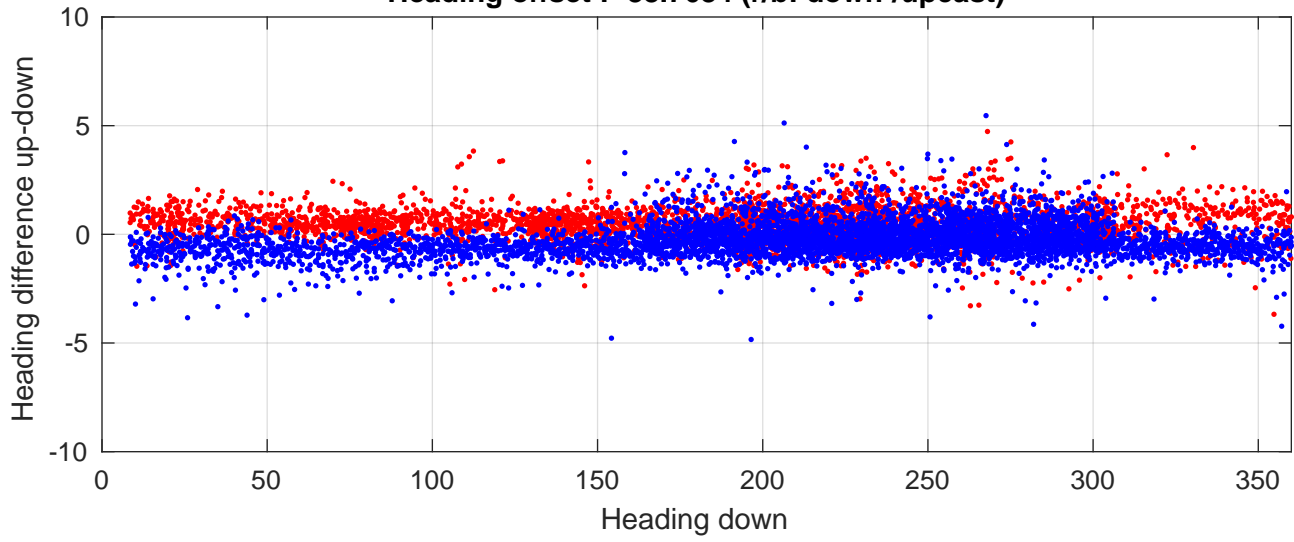

S4P station #72 (V8) Figure 6

Heading offset : -88.7684 (r/b: down/upcast)

Pitch offset : 1.9586

Roll offset : -2.9852