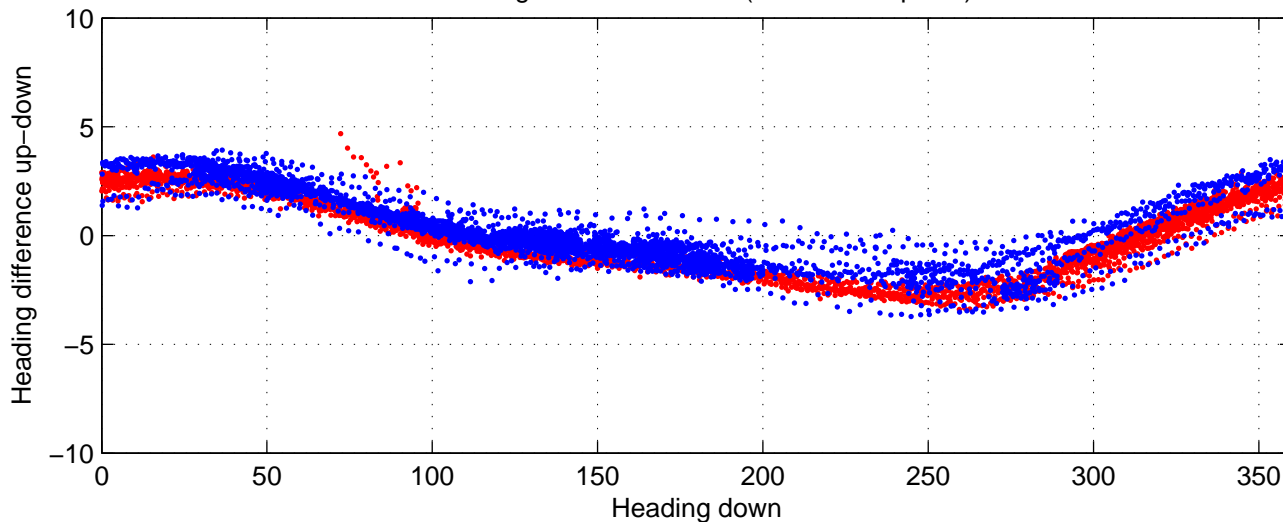

P16N station #116 (V7) Figure 6

Heading offset : -92.2359 (r/b: down-/upcast)

Pitch offset : -0.68634

Roll offset : -1.0585