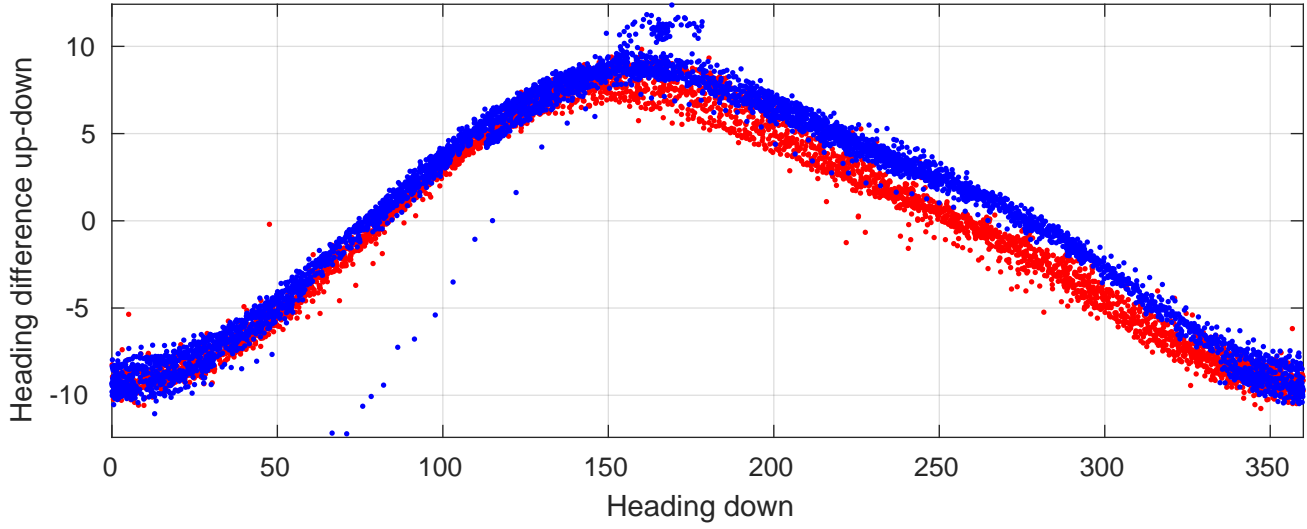

# P06 station #159 (V2) Figure 6

Heading offset : 141.0102 (r/b: down-/upcast)

Pitch offset : -0.25814

Roll offset : -0.73638