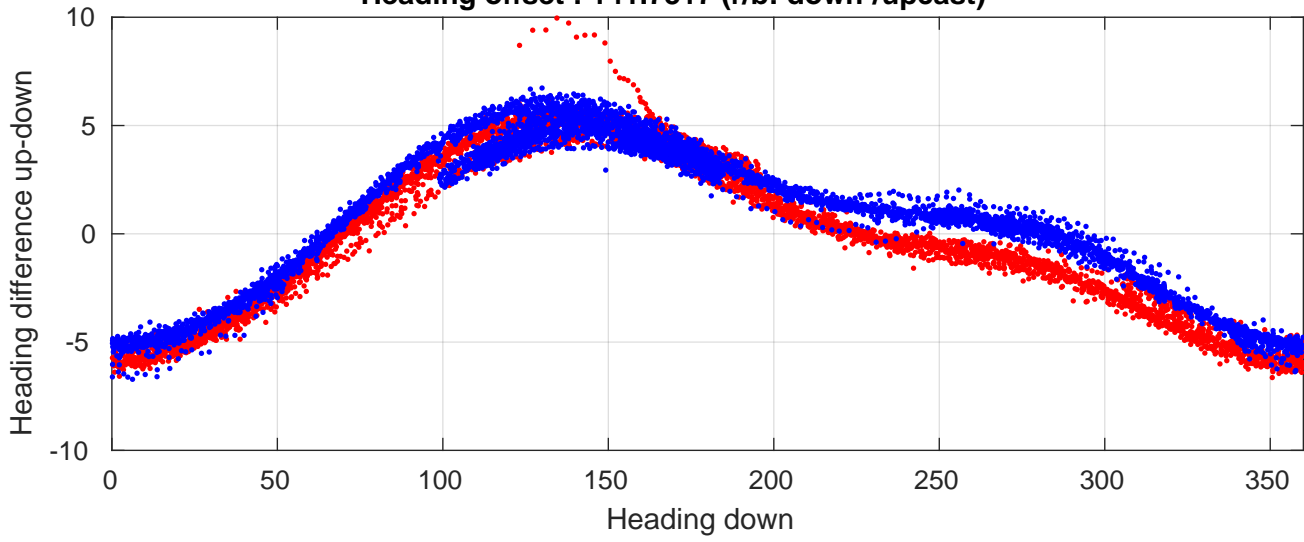

# P06 station #109 (V2) Figure 6

Heading offset : 141.7317 (r/b: down-/upcast)

Pitch offset : -0.39427

Roll offset : -0.88186