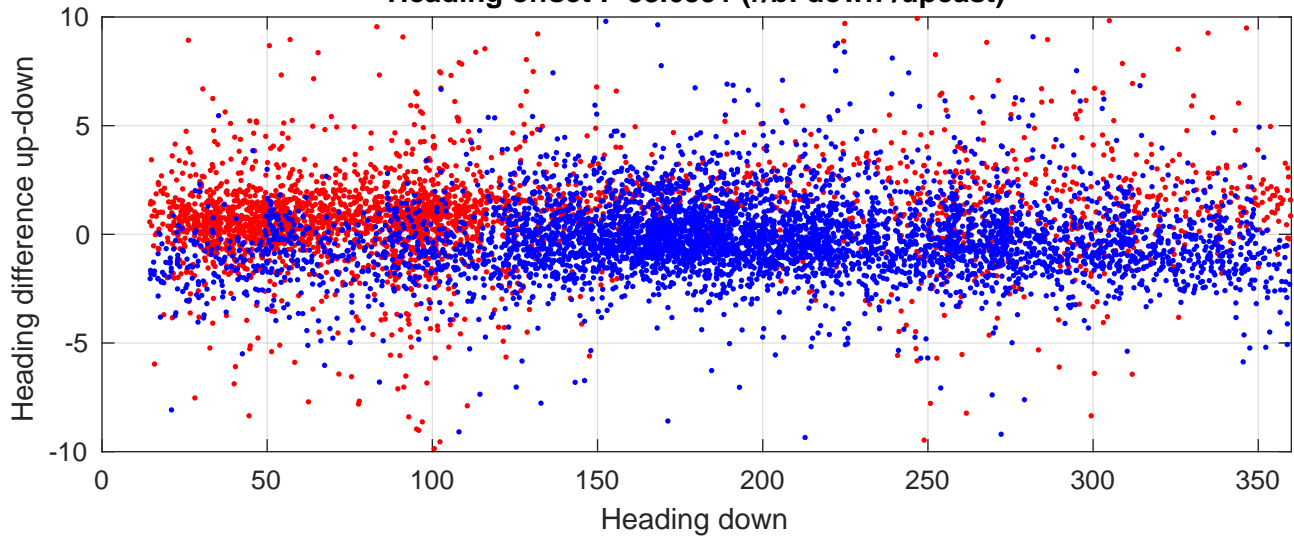

S4P station #16 (V8) Figure 6

Heading offset : -88.6591 (r/b: down/upcast)

Pitch offset : 1.9574

Roll offset : -3.2557