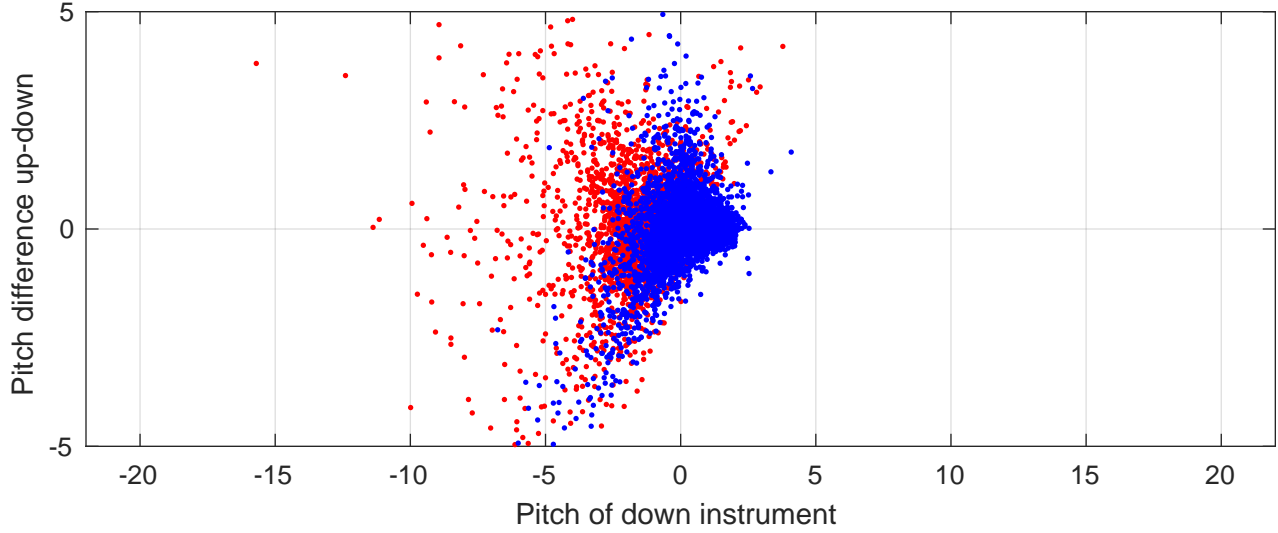

S4P station #16 (V8) Figure 6

Heading offset : -88.6591 (r/b: down/upcast)

Pitch offset : 1.9574

Roll offset : -3.2557