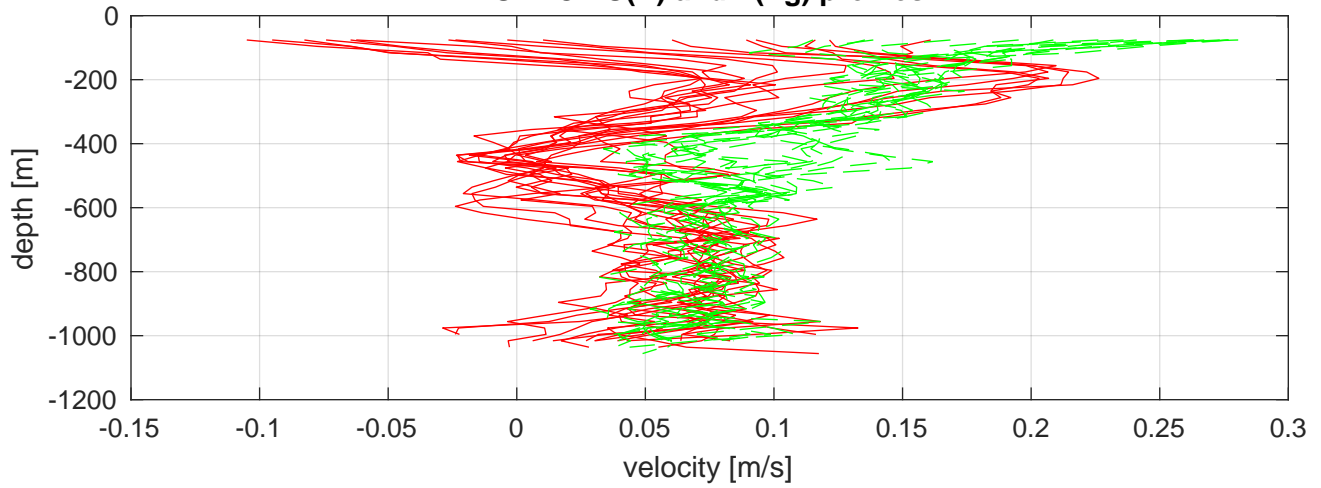

S4P station #105 (V8) SADCP U(-r) and V(--g) profiles

ship nav (g.) start (bp) end (kp) SADCP (rp)