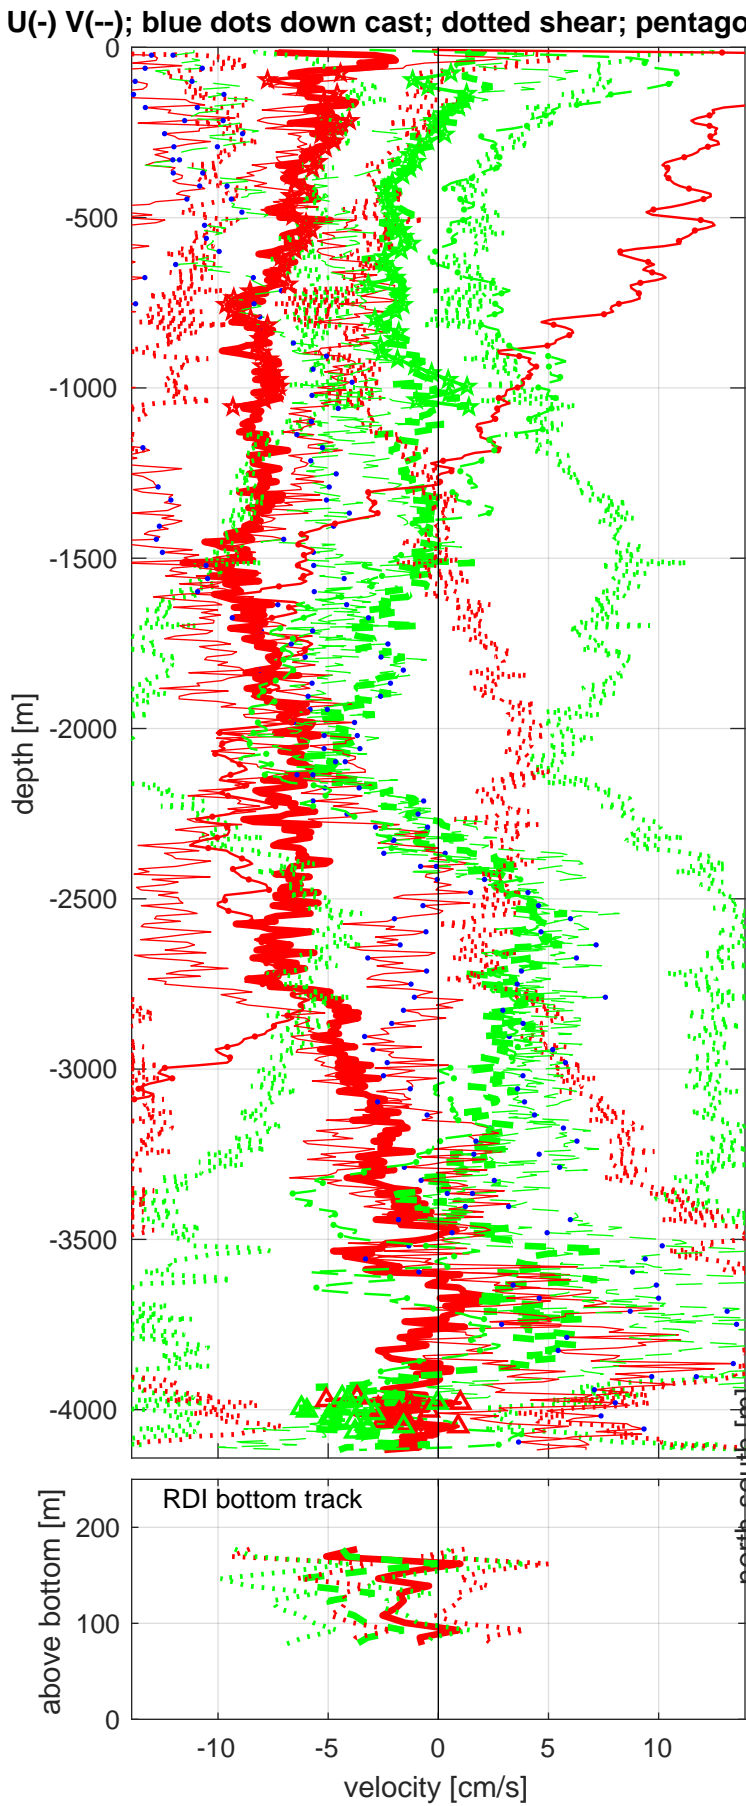

Station : S4P station #42 (V8) Figure 1

Start: 73°S 0.1800' 149°W 55.6827'
 04-Apr-2018 22:48:54
 End: 73°S 1.1571' 150°W 2.6811'
 05-Apr-2018 02:18:04
 u-mean: -6 [cm/s] v-mean -0 [cm/s]
 binsize do: 8 [m] binsize up: 8 [m]
 mag. deviation 74.7
 wdifff: 0.2 pglim: 0 elim 0.5
 bar:1.0 bot:1.0 sad:1.0
 weightmin 0.1 weightpower: 1.0
 max depth: 4138 [m] bottom: 4142 [m]