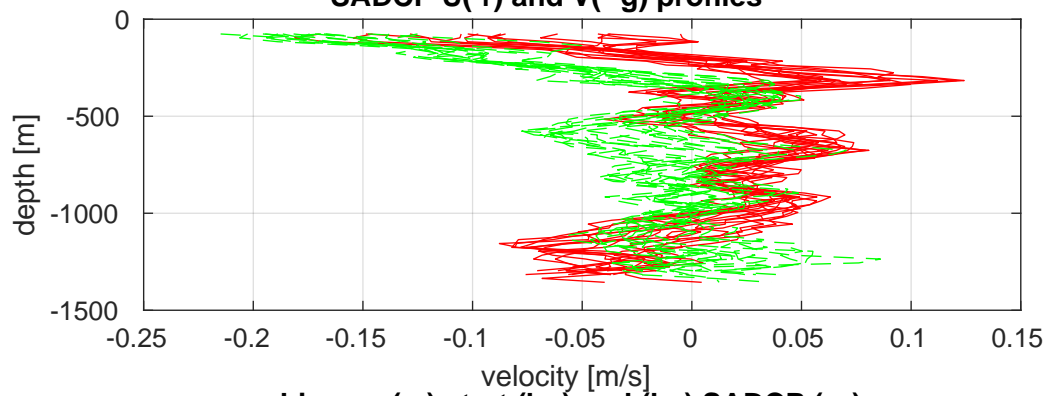

P06 station #135 (V2)
SADCP U(-r) and V(-g) profiles

ship nav (g.) start (bp) end (kp) SADCP (rp)