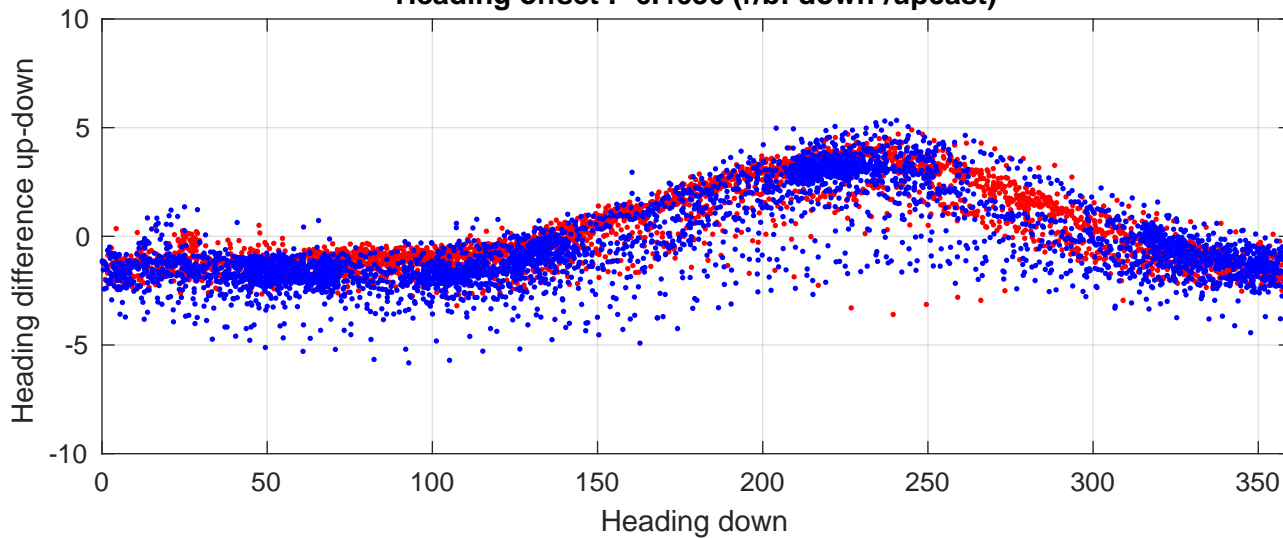

I7N station #23 (V2) Figure 6

Heading offset : -6.4636 (r/b: down-/upcast)

Pitch offset : -0.55849

Roll offset : 1.4744