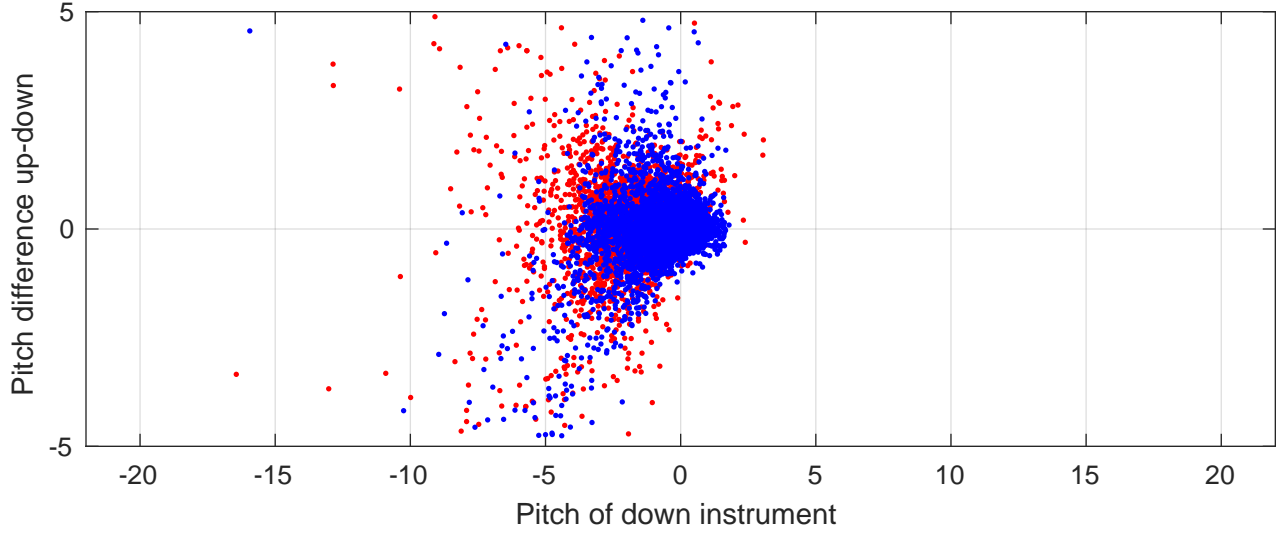

S4P station #46 (V8) Figure 6

Heading offset : -89.0041 (r/b: down/upcast)

Pitch offset : 1.885

Roll offset : -3.367