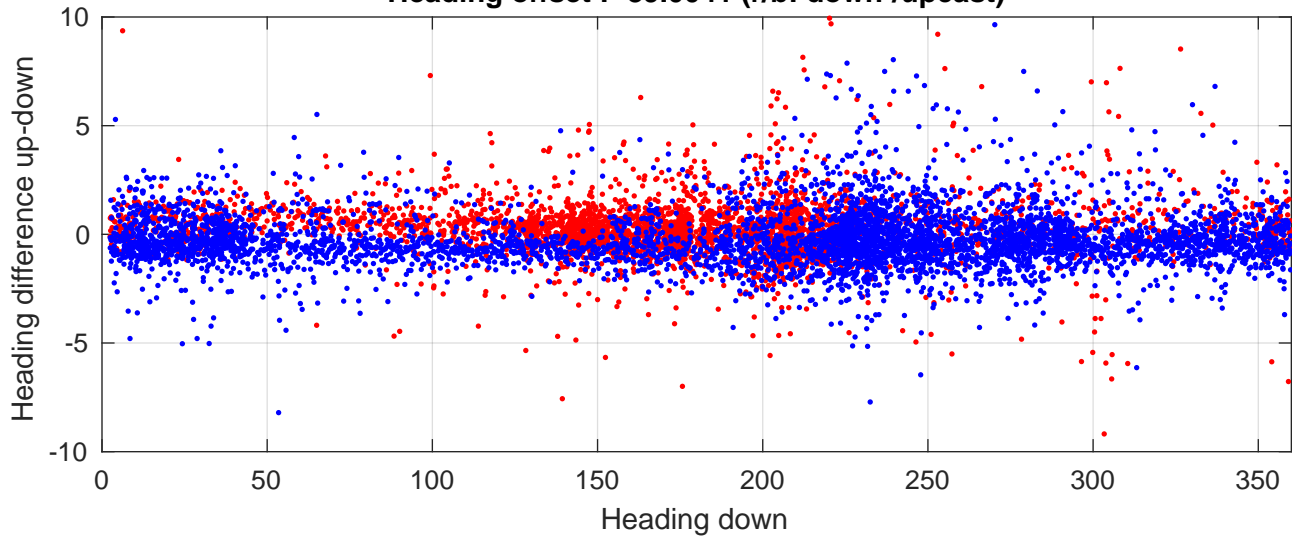

S4P station #46 (V8) Figure 6

Heading offset : -89.0041 (r/b: down/upcast)

Pitch offset : 1.885

Roll offset : -3.367