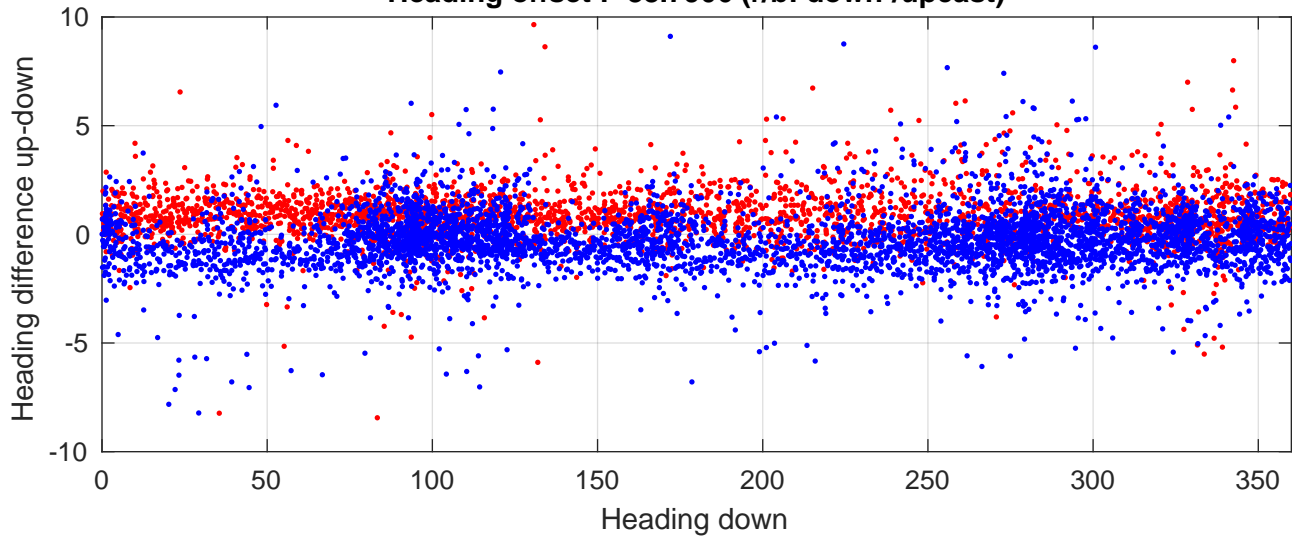

S4P station #30 (V8) Figure 6

Heading offset : -88.7906 (r/b: down/upcast)

Pitch offset : 2.058

Roll offset : -2.9068