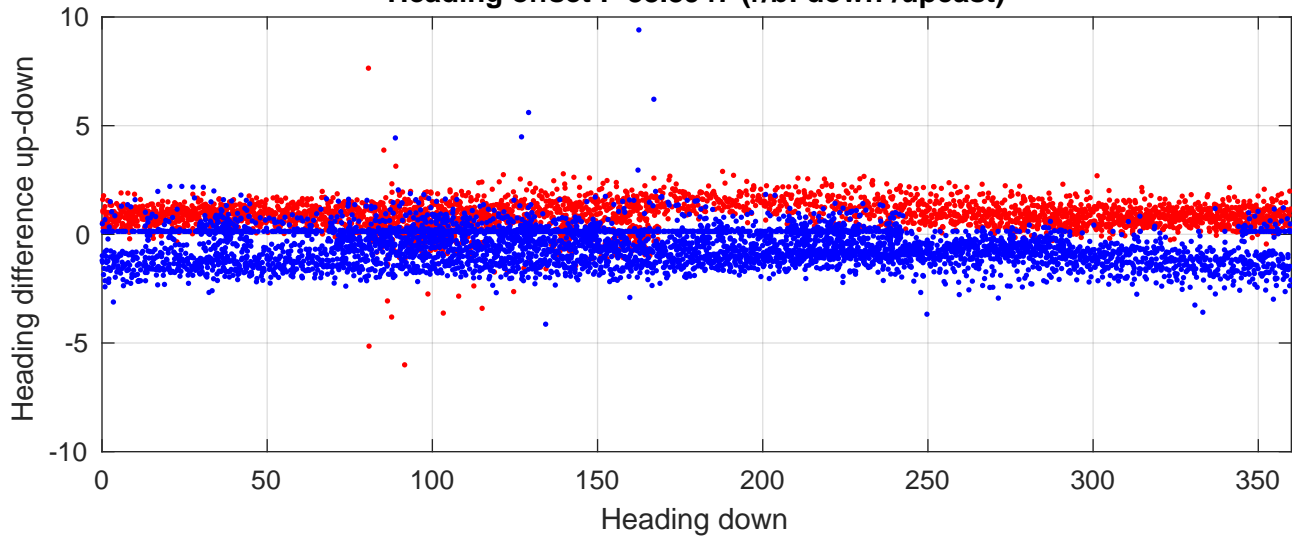

S4P station #79 (V8) Figure 6

Heading offset : -88.8947 (r/b: down/upcast)

Pitch offset : 2.1119

Roll offset : -2.6417