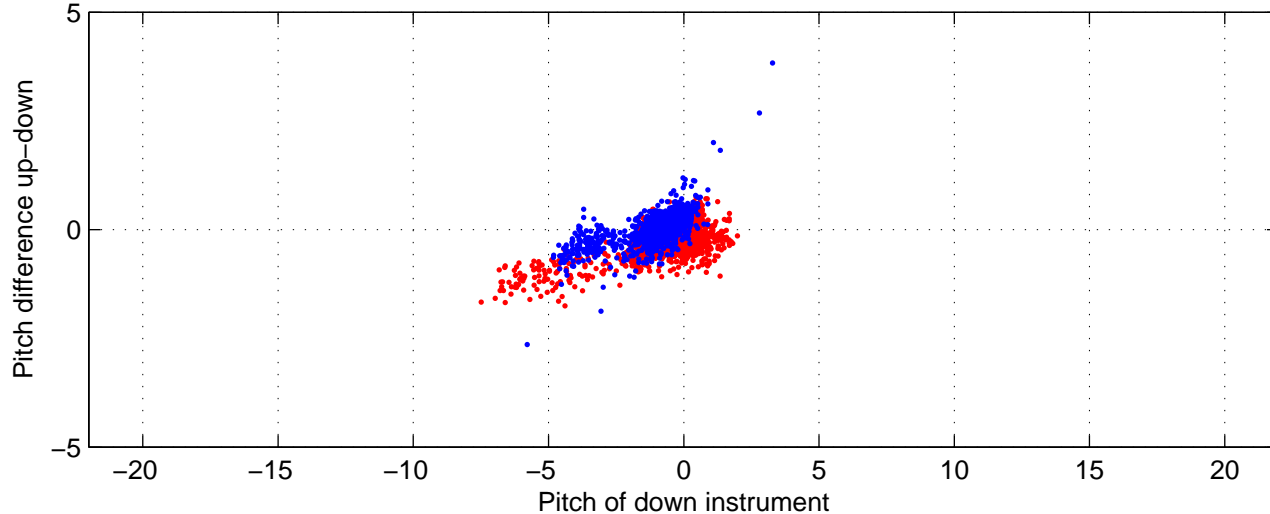

I08S station #163 (V2) Figure 6

Heading offset : -98.9746 (r/b: down-/upcast)

Pitch offset : -0.84874

Roll offset : -0.20493