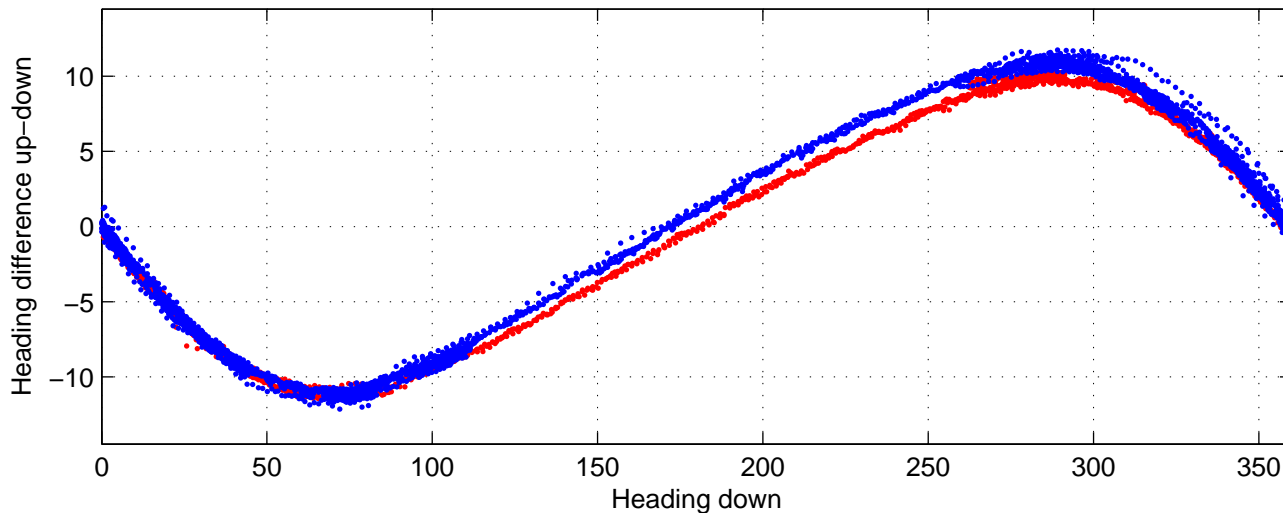

I08S station #163 (V2) Figure 6

Heading offset : -98.9746 (r/b: down-/upcast)

Pitch offset : -0.84874

Roll offset : -0.20493