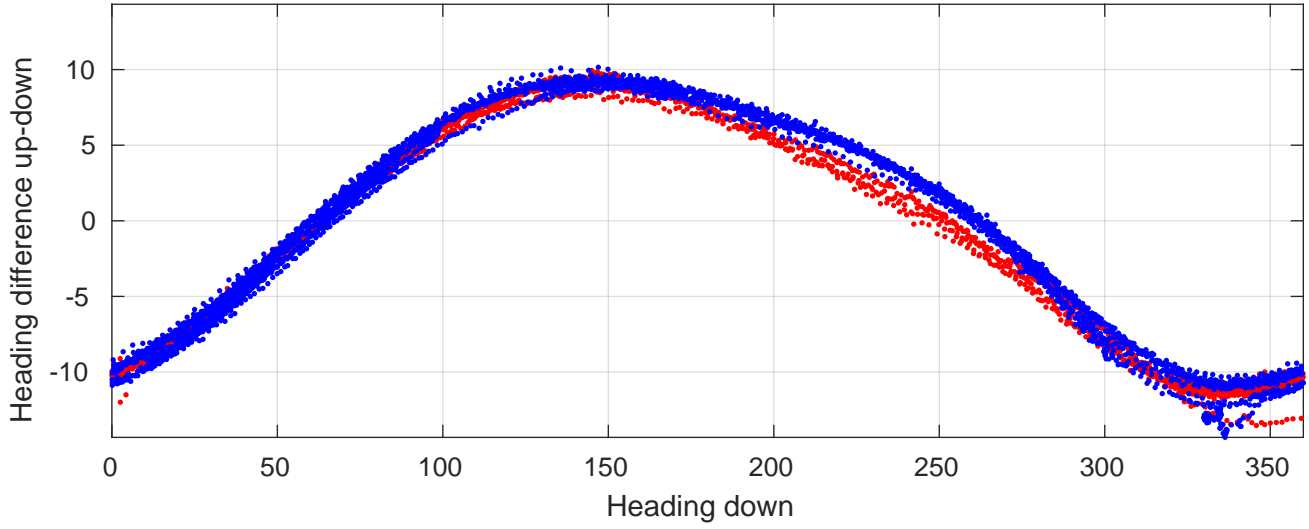

P06 station #196 (V2) Figure 6

Heading offset : 158.6534 (r/b: down-/upcast)

Pitch offset : -0.33359

Roll offset : -0.46592