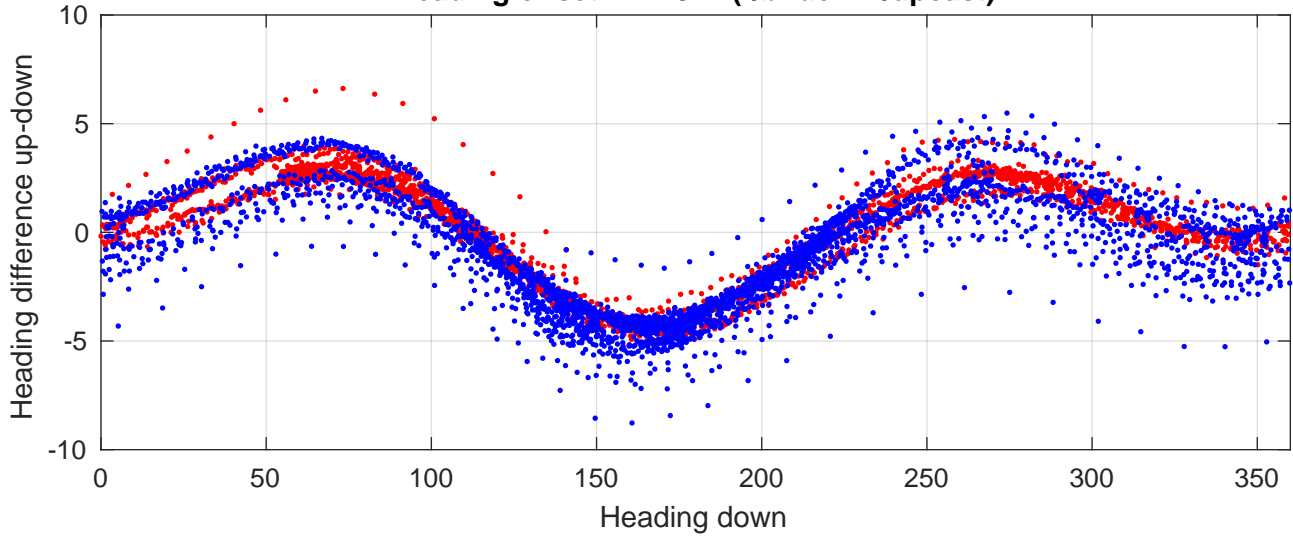

I7N station #94 (V2) Figure 6

Heading offset : -2.1324 (r/b: down-/upcast)

Pitch offset : 0.12806

Roll offset : 0.81357