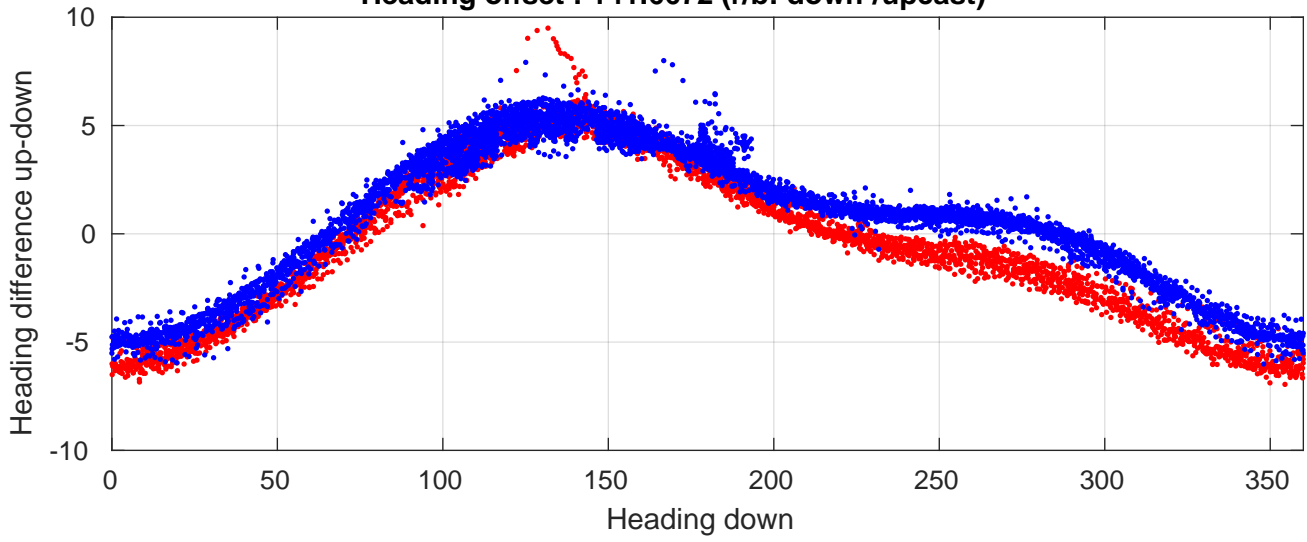

P06 station #108 (V2) Figure 6

Heading offset : 141.6672 (r/b: down-/upcast)

Pitch offset : -0.45086

Roll offset : -0.88551