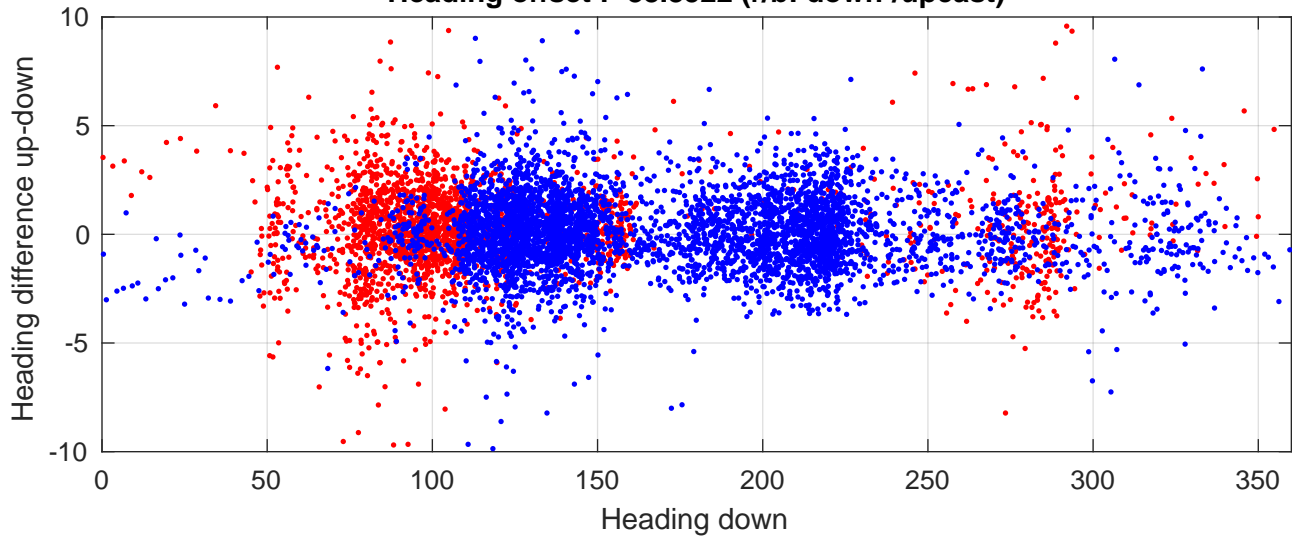

S4P station #3 (V8) Figure 6

Heading offset : -88.8522 (r/b: down/upcast)

Pitch offset : 2.1378

Roll offset : -2.7369