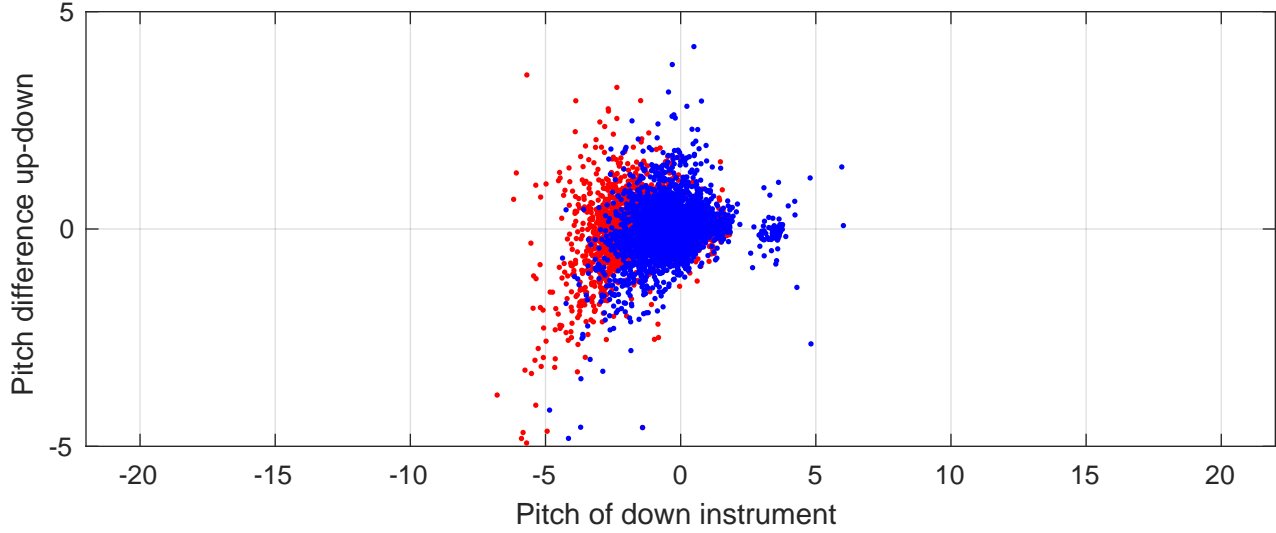

S4P station #3 (V8) Figure 6

Heading offset : -88.8522 (r/b: down/upcast)

Pitch offset : 2.1378

Roll offset : -2.7369