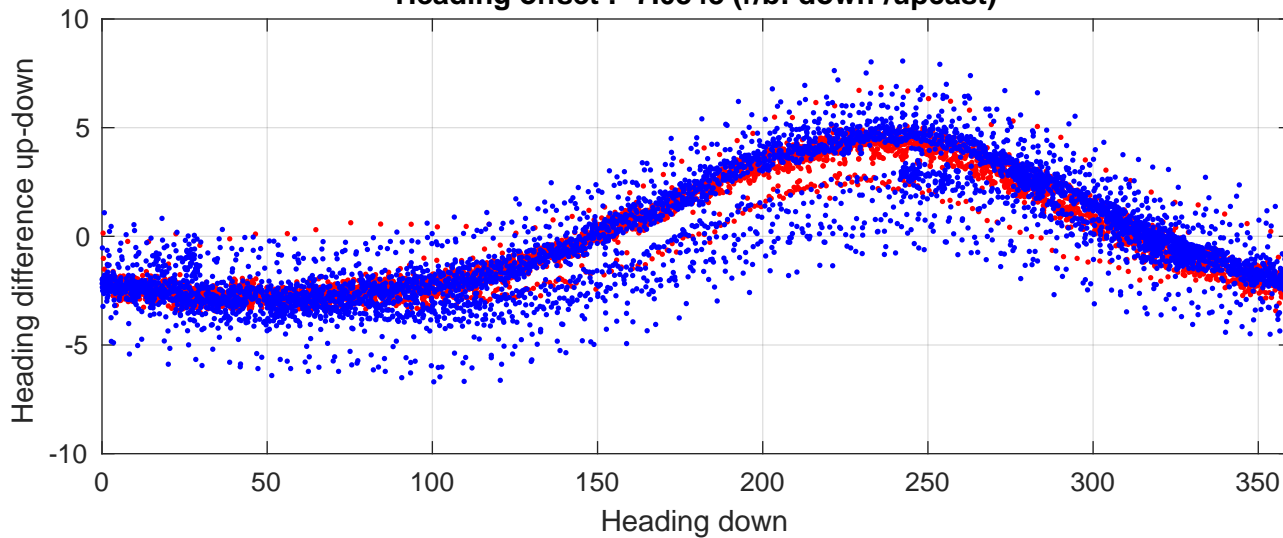

I7N station #13 (V2) Figure 6

Heading offset : -7.0343 (r/b: down-/upcast)

Pitch offset : -0.72878

Roll offset : 1.3853