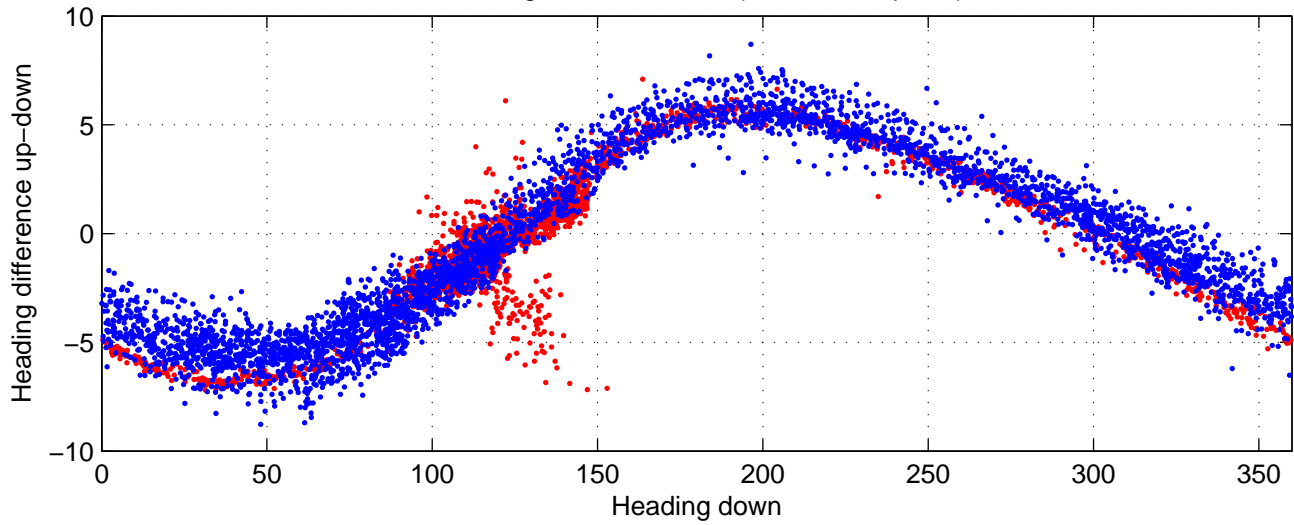

rh11751 (LADCP #188; V5) Figure 6

Heading offset : 88.0334 (r/b: down-/upcast)

Pitch offset : -0.78696

Roll offset : -1.5053